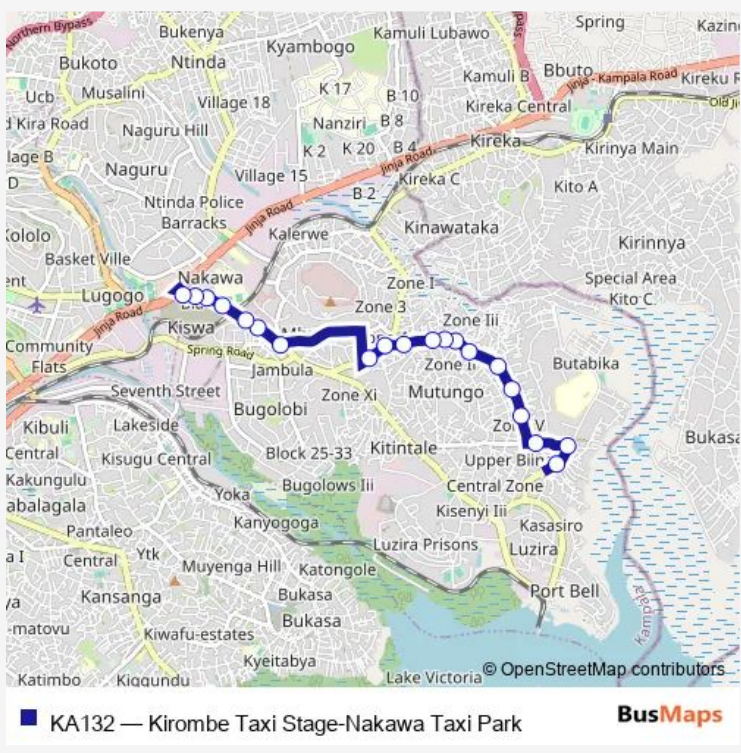

Bus KA132 Kirombe Taxi Stage-Nakawa Taxi Park

[Go to website](#)

Direction
 Oxford Internet Cafe — Total - Nakawa Business Park
 20 stops
[Open route schedule](#)

- Oxford Internet Cafe
- Uganda Water And Sanitation Network
- Biina Kyembe
- Upnext Kindergarten And Daycare
- Good Price Supermarket
- Nkambo Health Centre
- Mutungo Fueling (Old Butabika Rd)
- Medical And Counseling Centre
- Mutungo
- Kunya Pharmacy
- Supermarket (Old Butabika Rd)
- Kunya
- Mbuya Parents Academy
- Ministry of Defence Headquarters
- Betsam Students Hostel
- Landmark Apartments - Akamwesi Hostel
- Mubs Nakawa
- Uganda Institute of Information
- Ura
- Total - Nakawa Business Park

Route schedule
 Oxford Internet Cafe — Total - Nakawa Business Park

Monday	06:30-19:00
Tuesday	06:30-19:00
Wednesday	06:30-19:00
Thursday	06:30-19:00
Friday	06:30-19:00
Saturday	06:30-19:00
Sunday	06:30-19:00

Route info
 Direction: Oxford Internet Cafe
 Stops: 20
 Trip Duration: 0 hour 30 min

Direction

Nakawa Taxi — Kirombe Taxi Stage

22 stops

[Open route schedule](#)

Nakawa Taxi

Uma (Naguru Rd)

Total - Nakawa Business Park

Thursday 06:30-19:00

Friday 06:30-19:00

Saturday 06:30-19:00

Sunday 06:30-19:00

Route info

Direction: Nakawa Taxi

Stops: 22

Trip Duration: 0 hour 32 min