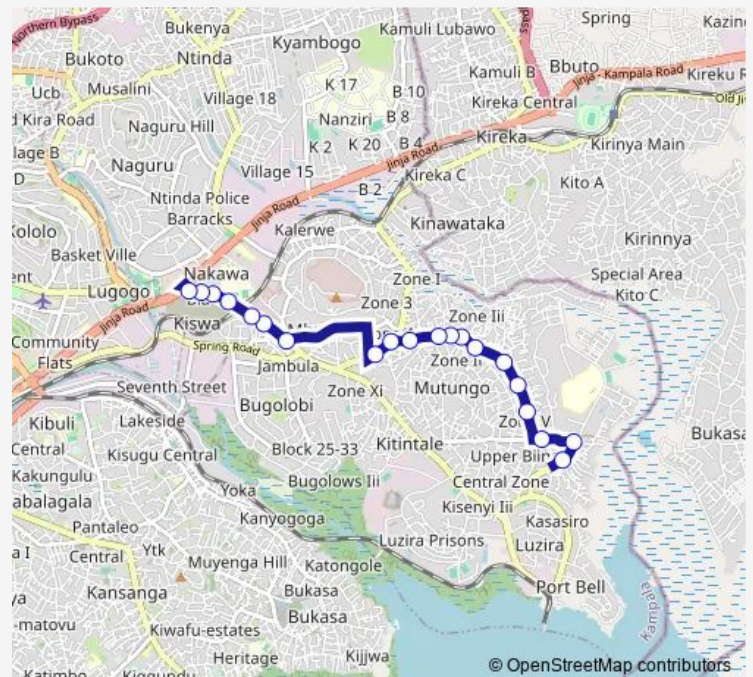

Friday 06:30-19:00

Saturday 06:30-19:00

Sunday 06:30-19:00

Route info

Direction: Oxford Internet Cafe

Stops: 20

Trip Duration: 0 hour 30 min

Ka132 — Kirombe Taxi Stage-Nakawa Taxi Park

Direction

Nakawa Taxi — Kirombe Taxi Stage

22 stops

[Open route schedule](#)

Nakawa Taxi

Uma (Naguru Rd)

Total - Nakawa Business Park

Ura