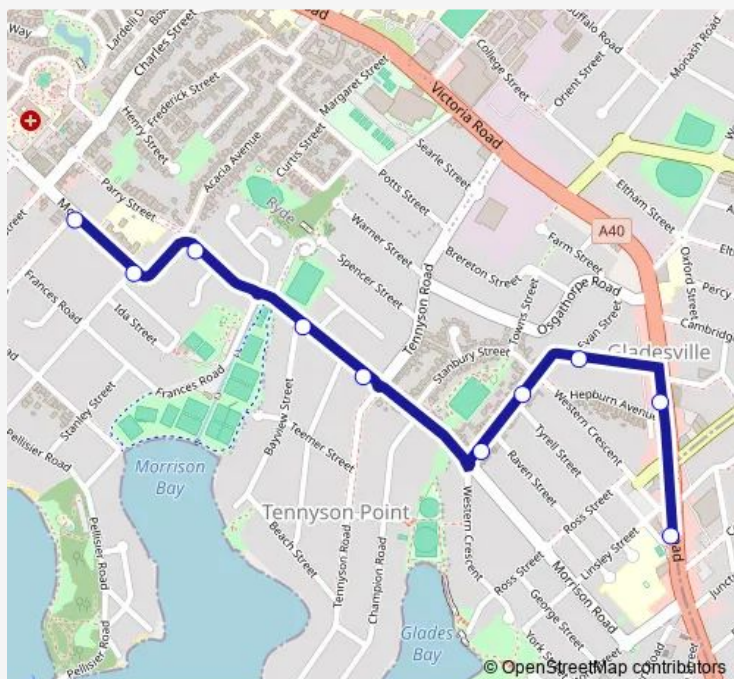

School Bus 631w Ryde Secondary College to Gladesville

[Go to website](#)

Direction

Trim Place, Victoria Rd — Morrison Rd At Delange Rd

10 stops

[Open route schedule](#)

Trim Place, Victoria Rd

Victoria Rd After Hepburn Av

Gerard St Opp Evan St

Western Cres At Tyrell St

Western Cres Before Morrison Rd

Morrison Rd After Tennyson Rd

Morrison Rd At Bayview St

Morrison Rd After Bass St

Donnelly Park, Morrison Rd

Morrison Rd At Delange Rd

Route schedule

Trim Place, Victoria Rd — Morrison Rd At Delange Rd

Monday	08:36
Tuesday	08:36
Wednesday	08:36
Thursday	08:36
Friday	08:36
Saturday	—
Sunday	—

Route info

Direction: Trim Place, Victoria Rd

Stops: 10

Trip Duration: 0 hour 6 min

631w — Ryde Secondary College to Gladesville

Direction

Ryde Secondary College, Malvina Rd — Trim Place, Victoria Rd

25 stops

[Open route schedule](#)

Ryde Secondary College, Malvina Rd