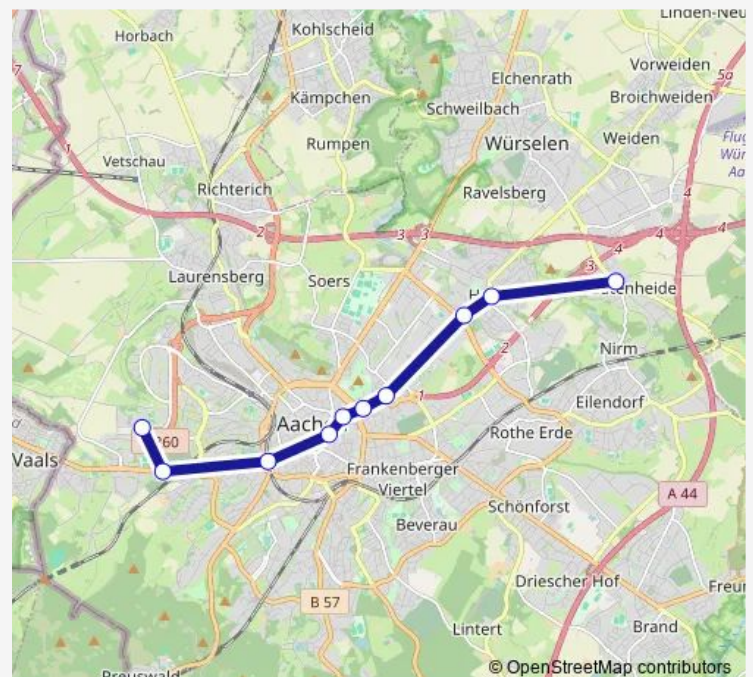

Direction

Aachen, Uniklinik — Aachen, Verlautenheide Endstraße

10 stops

[Open route schedule](#)

Aachen, Uniklinik

Aachen, Westfriedhof

Aachen, Schanz (Vaalser Straße)

Aachen, Elisenbrunnen

Monday 07:10-20:03

Tuesday 07:10-20:03

Wednesday 07:10-20:03

Thursday 07:10-20:03

Friday 07:10-20:03

Saturday —

Sunday —

Route info

Direction: Aachen, Uniklinik

Stops: 10

Trip Duration: 0 hour 31 min

Direction

Aachen, Verlautenheide Endstraße — Aachen, Uniklinik

10 stops

[Open route schedule](#)

Aachen, Verlautenheide Endstraße

Saturday —

Sunday —

Route info

Direction: Aachen, Verlautenheide Endstraße

Stops: 10

Trip Duration: 0 hour 30 min

Direction

Aachen, Verlautenheide Endstraße — Aachen, Uniklinik