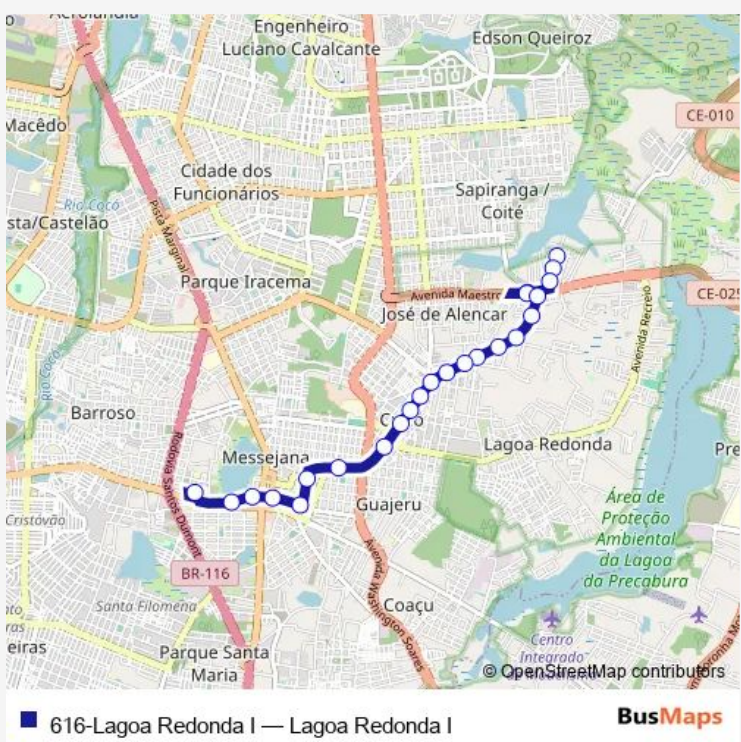

Route schedule

RUA Francisca Bezerra, 275 — Praça Terminal Messejana, Sn

Monday	04:41-23:42
Tuesday	04:41-23:42
Wednesday	04:41-23:42
Thursday	04:41-23:42
Friday	04:41-23:42
Saturday	05:46-00:35 <sup>+1</sup>
Sunday	05:57-23:57

**Route info**

Direction: RUA Francisca Bezerra, 275

Stops: 24

Trip Duration: 0 hour 26 min

616-Lagoa Redonda I — Lagoa Redonda I **BusMaps**

RUA Manuel C Branco, 54

Avenida TEN Jurandir DE Alencar, Sn

Praça Terminal Messejana, Sn

## Direction

Praça Terminal Messejana, Sn — RUA Francisca Bezerra, 275

35 stops

[Open route schedule](#)

Praça Terminal Messejana, Sn

RUA Eduardo Porto, 57

RUA Francisco Pereira, 300

RUA Pergentino Maia, 380

## Route info

Direction: Praça Terminal Messejana, Sn

Stops: 35

Trip Duration: 0 hour 28 min

Avenida Joao Ferreira, 950

Avenida Recreio, 970

Avenida Recreio, 108

Avenida Recreio, 370