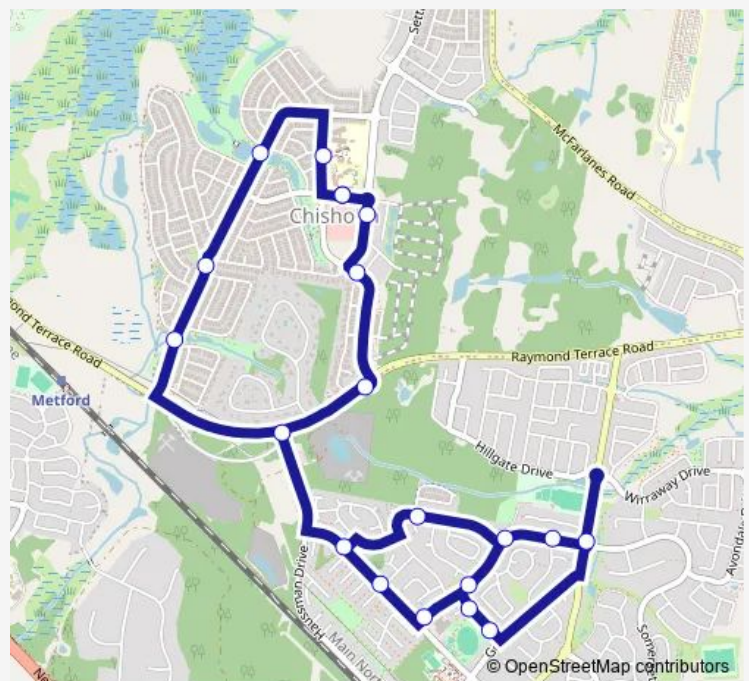

Thomas Coke Dr Opp Thornton Shopping Centre

Thomas Coke Dr At Mumford Av

Thomas Coke Dr After John Arthur Av

Thomas Coke Dr Opp Reilly St

Government Rd At Somerset Dr (Hail And Ride)

Blackwell Rd After Government Rd

Blakewell Rd At Matai Cl

John Arthur Av At Malthus Cl (Hail And Ride)

Harvest Blvd Opp Seasons Cct

Harvest Bvd Before Arrowtail St

Dragonfly Dr Before Emperor Pde

St Bede's High School, Heritage Dr

St Aloysius Primary School, Tigerhawk Dr

Route schedule

St Aloysius Primary School, Tigerhawk Dr — St Aloysius Primary School, Tigerhawk Dr

Monday	08:16
Tuesday	08:16
Wednesday	08:16
Thursday	08:16
Friday	08:16
Saturday	—
Sunday	—

Route info

Direction: St Aloysius Primary School, Tigerhawk Dr

Stops: 20

Trip Duration: 0 hour 24 min

2700 — St Aloysius Catholic PS to Thornton West

2700 School Bus time schedules and route maps are available in an offline PDF at [busmaps.com](https://busmaps.com). Use the [busmaps.com](https://busmaps.com) website to see live bus times, train schedule or subway schedule, and step-by-step directions for all public transit in Maitland