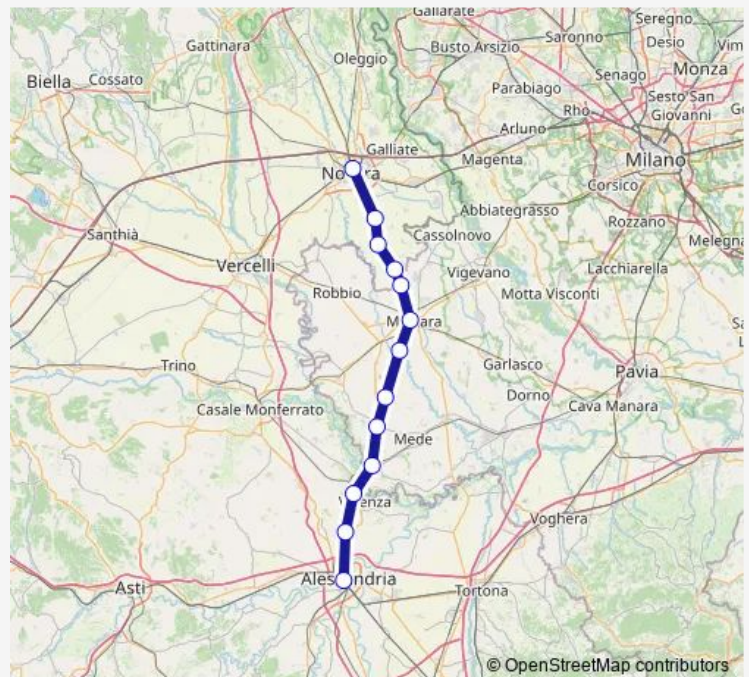

Valle Lomellina

Sartirana

Torreberetti

Valenza

Valmadonna

Alessandria

Route schedule

Mortara — Alessandria

Monday 07:32-17:32

Tuesday 15:32

Wednesday 15:32

Thursday 07:32-17:32

Friday 07:32-17:32

Saturday 15:32

Sunday 07:32-17:32

Route info

Direction: Mortara

Stops: 8

Trip Duration: 0 hour 41 min

R25 — Novara-Mortara

Direction

Alessandria — Novara

13 stops

[Open route schedule](#)

Stops: 13

Trip Duration: 1 hour 5 min

Direction

Novara — Mortara

6 stops

[Open route schedule](#)

Novara

Garbagna