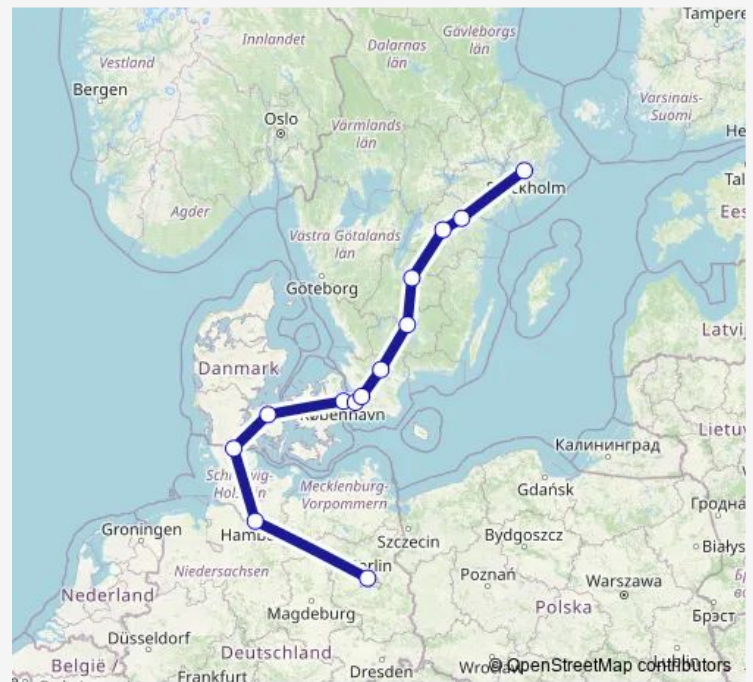

Padborg

Odense

Copenhagen Airport

Malmö Centralstation

Lund Centralstation

Hässleholm Centralstation

Alvesta station

Nässjö Centralstation

Linköping Centralstation

Norrköping Centralstation

Stockholm Centralstation

Route schedule

Berlin Hbf — Stockholm Centralstation

Monday —

Tuesday —

Wednesday —

Thursday —

Friday 17:30

Saturday 17:30

Sunday —

Route info

Direction: Berlin Hbf

Stops: 13

Trip Duration: 16 hour 45 min

Odense

Copenhagen Airport

Malmö Centralstation

Lund Centralstation

Halmstad Centralstation

Göteborg Centralstation

Falköping Centralstation

Hallsberg station