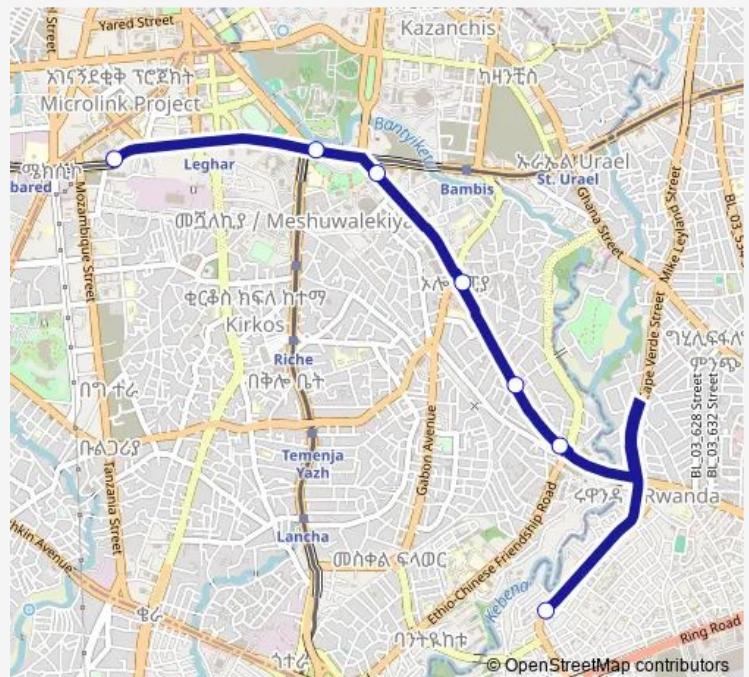

Tuesday 06:00

Wednesday 06:00

Thursday 06:00

Friday 06:00

Saturday 06:00

Sunday 06:00

Route info

Direction: Bole Mickael

Stops: 7

Trip Duration: 0 hour 27 min

Direction

Buna Ena Shay — Bole Mickael

6 stops

[Open route schedule](#)

Buna Ena Shay

Legehar

Direction: Buna Ena Shay

Stops: 6

Trip Duration: 0 hour 36 min

Tx KRK 020 Bus time schedules and route maps are available in an offline PDF at busmaps.com. Use the busmaps.com website to see live bus times, train schedule or subway schedule, and step-by-step directions for all public transit in Addis Ababa