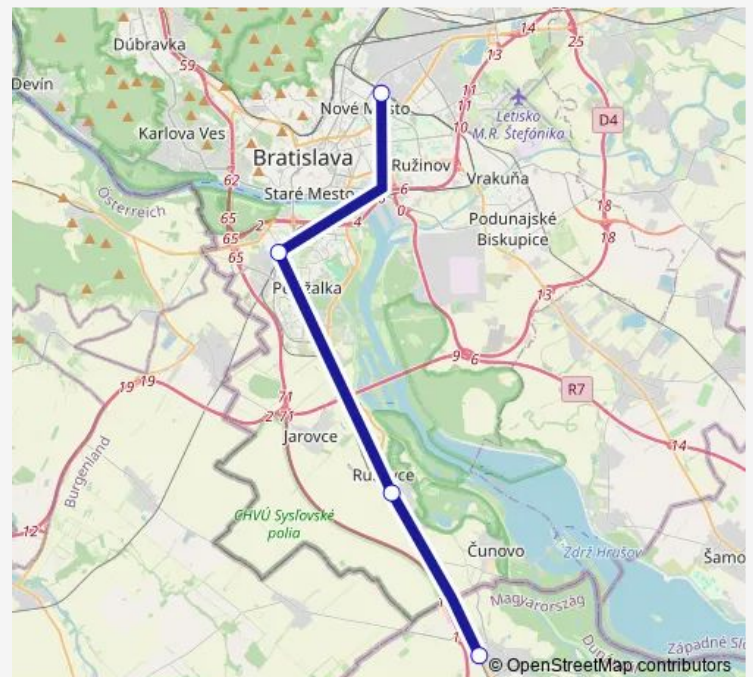

## Rail Rajka-Bratislava-N.Mesto

[Go to website](#)

### Direction

Bratislava-N.Mesto — Rajka

4 stops

[Open route schedule](#)

Bratislava-N.Mesto

Bratislava-Petržalka

Rusovce

Rajka

### Route schedule

Bratislava-N.Mesto — Rajka

Monday	04:30
Tuesday	04:30
Wednesday	04:30
Thursday	04:30
Friday	04:30
Saturday	04:30
Sunday	04:30

### Route info

Direction: Bratislava-N.Mesto

Stops: 4

Trip Duration: 0 hour 37 min

■ Rajka-Bratislava-N.Mesto

Rail time schedules and route maps are available in an offline PDF at [busmaps.com](https://busmaps.com). Use the [busmaps.com](https://busmaps.com) website to see live bus times, train schedule or subway schedule, and step-by-step directions for all public transit in Bratislava