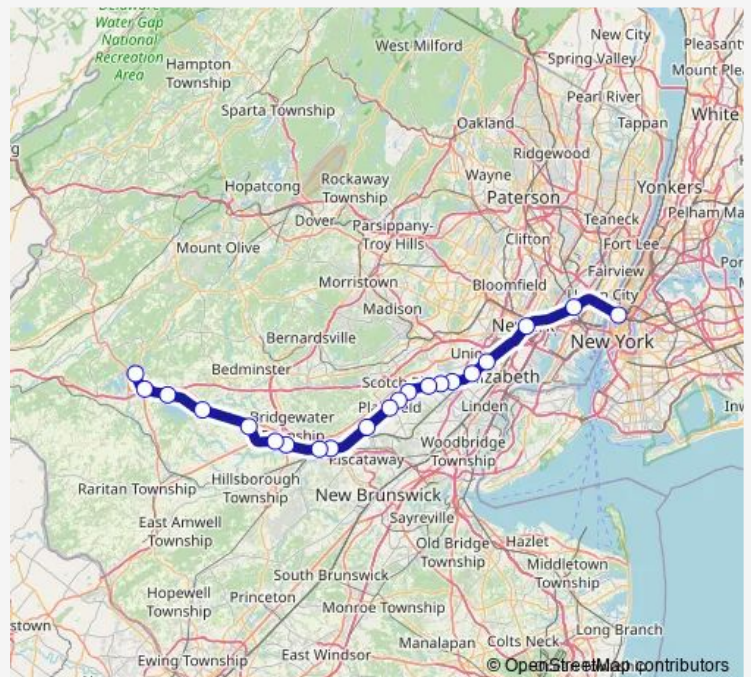

Lebanon

Annandale

High Bridge

Route schedule

NEW York Penn Station — High Bridge

Monday	06:05-01:28 ⁺¹
Tuesday	06:05-01:28 ⁺¹
Wednesday	06:05-01:28 ⁺¹
Thursday	06:05-01:28 ⁺¹
Friday	06:05-01:28 ⁺¹
Saturday	07:38-01:28 ⁺¹
Sunday	07:38-01:28 ⁺¹

Route info

Direction: NEW York Penn Station

Stops: 21

Trip Duration: 1 hour 49 min

 RARV — Raritan Valley Line

 BusMaps

Direction

High Bridge — NEW York Penn Station

21 stops

[Open route schedule](#)

High Bridge

Annandale

Lebanon

White House

North Branch

Raritan

Route info

Direction: High Bridge

Stops: 21

Trip Duration: 1 hour 50 min

Direction

Raritan — Hoboken

15 stops

[Open route schedule](#)