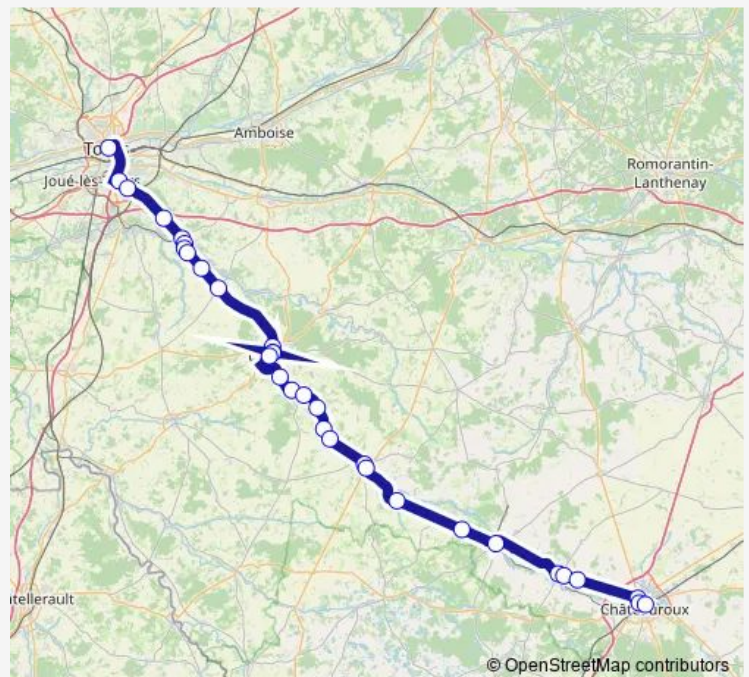

Sunday —

Route info

Direction: Clion Centre

Stops: 12

Trip Duration: 0 hour 44 min

Direction

Tours Gare Routiere — Loches Gare Sncf

15 stops

[Open route schedule](#)

Tours Gare Routiere

Chambray CHR Trousseau

Chambray - Lycée agricole

Esvres - Saint-Malo

Truyes Chapelle

Cormery Croissant

Cormery Gare Sncf