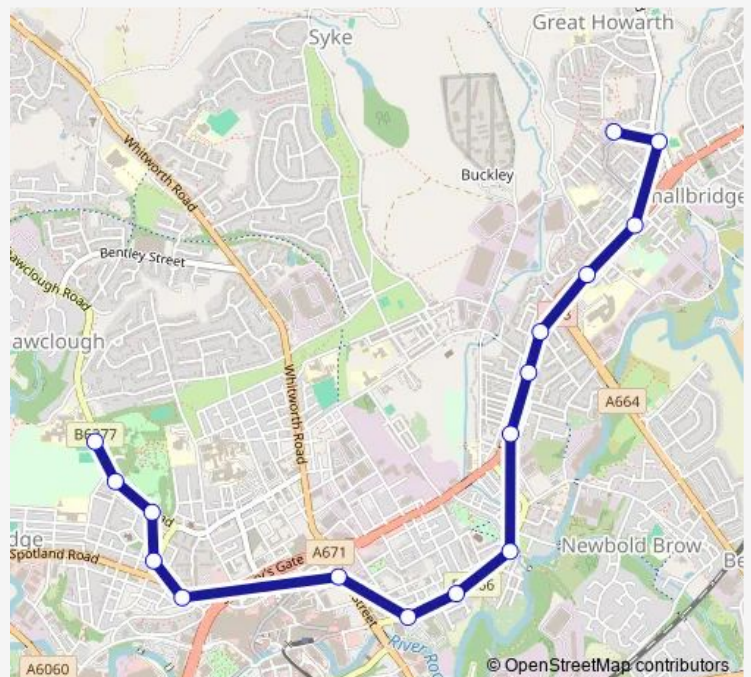

Robert Street

Holland Street

Peel Street

Clement Royds Street

Clarke's Lane

Falinge Park High School

Route schedule

Low Hill — Falinge Park High School

Monday 07:52

Tuesday 07:52

Wednesday 07:52

Thursday 07:52

Friday 07:52

Saturday —

Sunday —

Route info

Direction: Low Hill

Stops: 16

Trip Duration: 0 hour 20 min

800 — Falinge Park HS - Smallbridge

Direction

Falinge Park High School — Low Hill

24 stops

[Open route schedule](#)