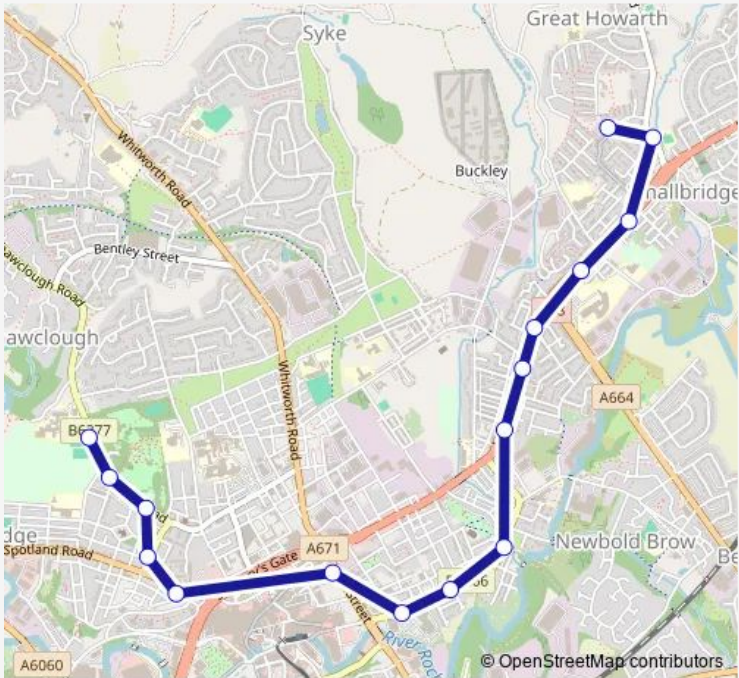

Bus 800 Falinge Park HS - Smallbridge

[Go to website](#)

Direction
 Low Hill — Falinge Park High School

16 stops

[Open route schedule](#)

- Low Hill
- Louise Street
- Smallbridge Library
- Millgate
- Clayton Street
- Cook Street
- Rochdale Community Fire Station
- Ramsay Street
- Trafalgar Street
- John Street
- Robert Street
- Holland Street
- Peel Street
- Clement Royds Street
- Clarke's Lane
- Falinge Park High School

Route schedule
 Low Hill — Falinge Park High School

Monday	07:52
Tuesday	07:52
Wednesday	07:52
Thursday	07:52
Friday	07:52
Saturday	—
Sunday	—

Route info

Direction: Low Hill

Stops: 16

Trip Duration: 0 hour 20 min

■ 800 — Falinge Park HS - Smallbridge **BusMaps**

Direction

Falinge Park High School — Low Hill

24 stops

[Open route schedule](#)

Falinge Park High School

Bentmeadows

The Talbot Head