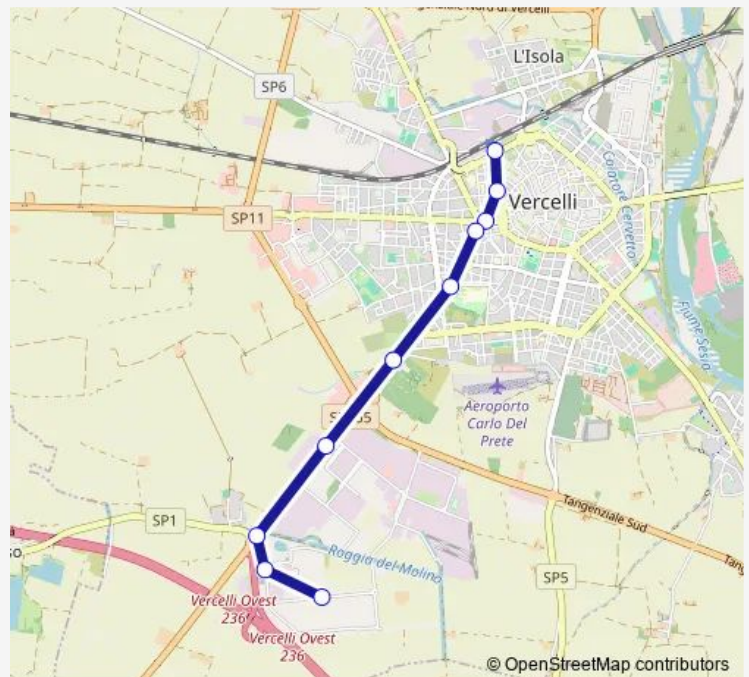

Bus 800 Piazza Roma- Ospedale-Stabilimento Amazon

[Go to website](#)

Direction

Vercelli VIA Rita Levi Montalcini (Amazon) — Vercelli Piazza Roma

10 stops

[Open route schedule](#)

Vercelli VIA Rita Levi Montalcini (Amazon)

Thursday 05:47-22:40

Friday 05:47-22:40

Saturday 08:47-17:15

Sunday 08:47-17:15

Route info

Direction: Vercelli VIA Rita Levi Montalcini (Amazon)

Stops: 10

Trip Duration: 0 hour 15 min

Direction

Vercelli Piazza Roma — Vercelli VIA Rita Levi Montalcini (Amazon)

10 stops

[Open route schedule](#)

Vercelli Piazza Roma

Vercelli Viale Garibaldi

Vercelli Largo Brigata Cagliari

Vercelli VIA Paggi/Pirandello

Route schedule

Vercelli Piazza Roma — Vercelli VIA Rita Levi Montalcini (Amazon)

Monday 05:30-22:20

Tuesday 05:30-22:20

Wednesday 05:30-22:20

Thursday 05:30-22:20

Friday 05:30-22:20

Saturday 08:30-16:58