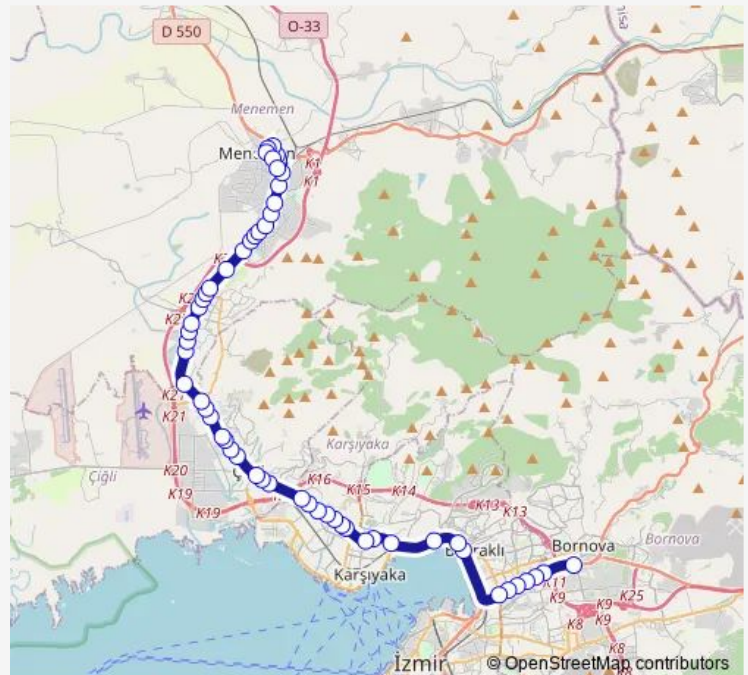

Thursday 00:00-23:45

Friday 00:00-23:45

Saturday 00:00-23:45

Sunday 00:10-23:40

Route info

Direction: Menemen Aktarma Merkezi

Stops: 53

Trip Duration: 1 hour 19 min