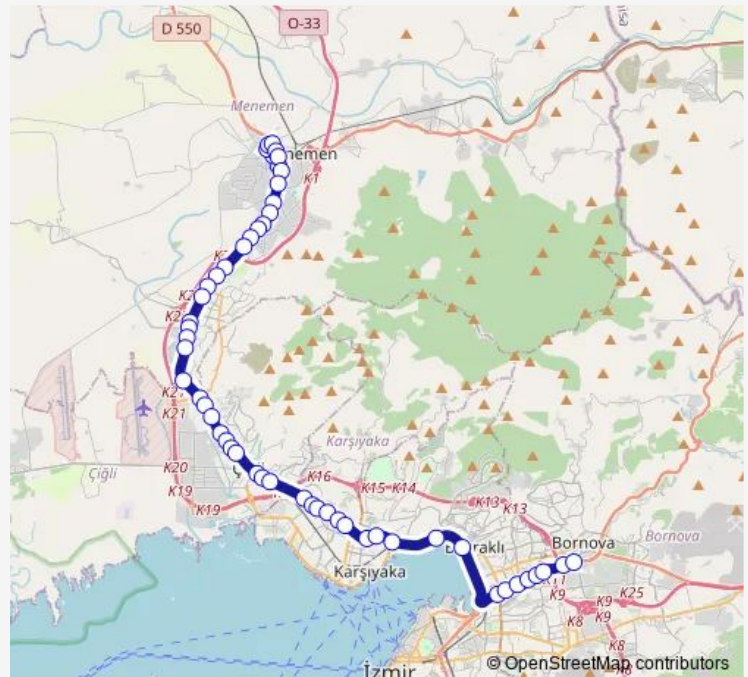

### Route schedule

Bornova Metro — Menemen Aktarma Merkezi

Monday 00:00-23:45

Tuesday 00:00-23:45

Wednesday 00:00-23:45

Thursday 00:00-23:45

Friday 00:00-23:45

Saturday 00:00-23:45

### Route info

Direction: Bornova Metro

Stops: 56

Trip Duration: 1 hour 22 min

800 — Menemen Aktarma - Bornova Metro

BusMaps

Eđitim Gönüllüleri

Çiđli Belediye