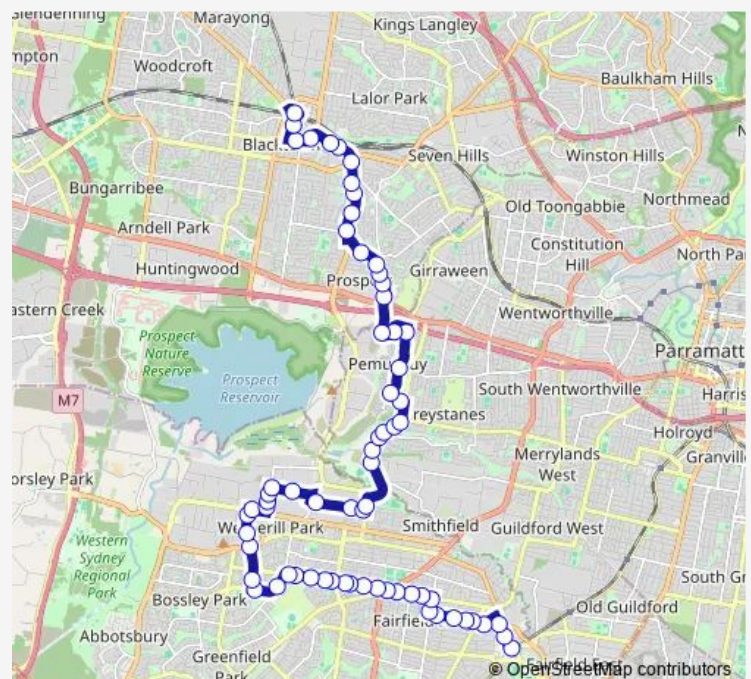

Monday 05:36-20:11

Tuesday 05:36-20:11

Wednesday 05:36-20:11

Thursday 05:36-20:11

Friday 05:36-20:11

Saturday 06:56-19:30

Sunday 08:10-17:29

Route info

Direction: Blacktown Station, Stand J

Stops: 65

Trip Duration: 1 hour 5 min

800 — Fairfield to Blacktown via Pemulwuy

Driftway Dr At Edward Dr

Watkin Tench Pde Before Greystanes Rd

Greystanes Rd At Birriwa St