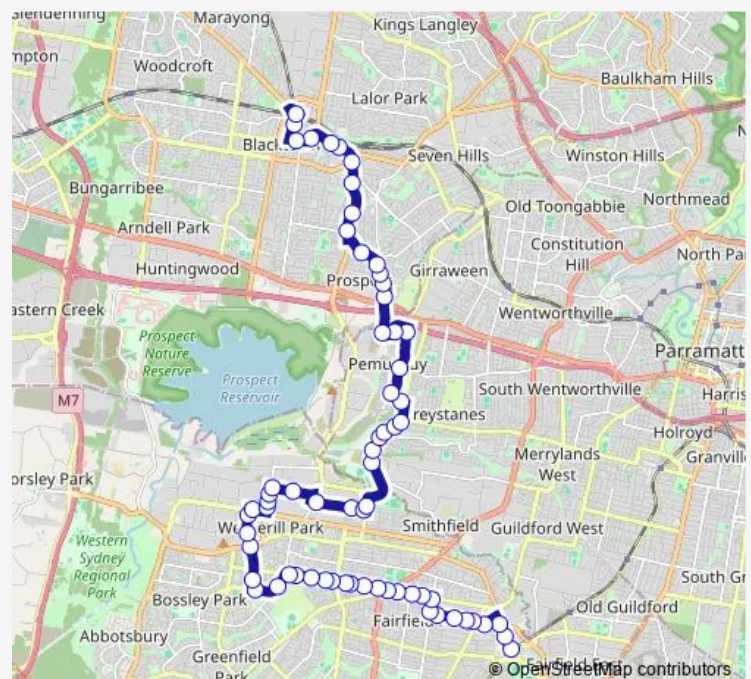

### Route schedule

Blacktown Station, Stand D — Fairfield Station, Stand F

Monday 05:36-20:11

Tuesday 05:36-20:11

Wednesday 05:36-20:11

Thursday 05:36-20:11

Friday 05:36-20:11

Saturday 06:56-19:30

### Route info

Direction: Blacktown Station, Stand D

Stops: 65

Trip Duration: 1 hour 3 min

800 — Fairfield to Blacktown via Pemulwuy

Driftway Dr At Edward Dr

Watkin Tench Pde Before Greystanes Rd

Greystanes Rd At Birriwa St

## Route info

Direction: Fairfield Station, Stand A

Stops: 67

Trip Duration: 1 hour 0 min

Prairiewood T-Way

Horsley T-Way

Canley Vale Rd After The Horsley Dr

Canley Vale Rd Before Victoria St