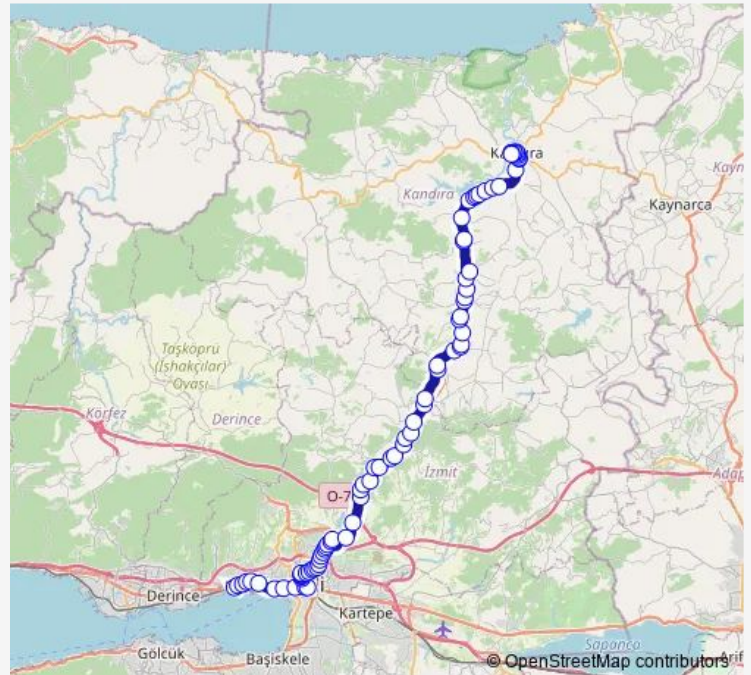

Bus 800 İzmit-Kandira

[Go to website](#)

Direction

Kandira Otobüs Terminali — Garaj Depolama Alanı

88 stops

[Open route schedule](#)

Kandira Otobüs Terminali

Itir 1

Beren 1

Hamam

Kandira İlçe Emniyet Müdürlüğü

Akçakoca İlkokulu

Akçakoca Anadolu Lisesi

Kara Üzüm

Kale 1

Cicili

Çakırca Ali

Çakırca ALI 1

Mantarçılar

Karasakallar 1

Denizci

Civelek 1

Kocabayramlar 1

Sarıncılar 1

Dalca 2

Dalca 4

Sucuali Sapağı

Route schedule

Kandira Otobüs Terminali — Garaj Depolama Alanı

Monday 06:30-23:00

Tuesday 06:30-23:00

Wednesday 06:30-23:00

Thursday 06:30-23:00

Friday 06:30-23:00

Saturday 06:45-23:00

Sunday 06:45-23:00

Route info

Direction: Kandira Otobüs Terminali

Stops: 88

Trip Duration: 1 hour 19 min

800 — İzmit-Kandira

BusMaps