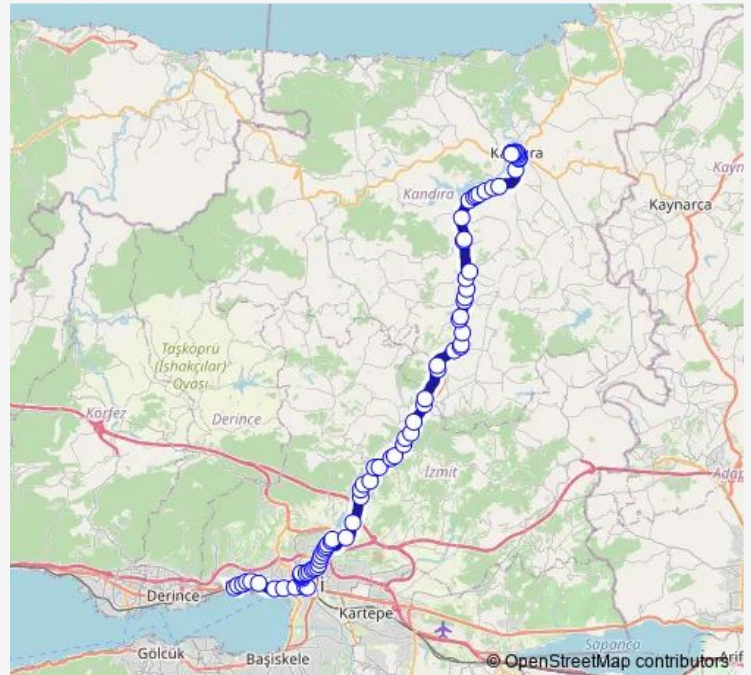

Bus 800 İzmit-Kandira

[Go to website](#)

Direction

KANDIRA OTOBÜS TERMİNALİ — Garaj Depolama Alanı

88 stops

[Open route schedule](#)

KANDIRA OTOBÜS TERMİNALİ

ITIR 1

BEREN 1

HAMAM

KANDIRA İLÇE EMNİYET MÜDÜRLÜĞÜ

Akçakoca İlkokulu

AKÇAKOCA ANADOLU LİSESİ

KARA ÜZÜM

KALE 1

CİCİLİ

ÇAKIRCA ALİ

ÇAKIRCA ALİ 1

MANTARCILAR

KARASAKALLAR 1

DENİZCİ

CİVELEK 1

KOCABAYRAMLAR 1

SARNIÇLAR 1

DALCA 2

DALCA 4

SUCUALİ SAPAĞI

Route schedule

KANDIRA OTOBÜS TERMİNALİ — Garaj Depolama Alanı

Monday 06:30-23:00

Tuesday 06:30-23:00

Wednesday 06:30-23:00

Thursday 06:30-23:00

Friday 06:30-23:00

Saturday 06:45-23:00

Sunday 06:45-23:00

Route info

Direction: KANDIRA OTOBÜS TERMİNALİ

Stops: 88

Trip Duration: 1 hour 19 min

800 — İzmit-Kandira

BusMaps