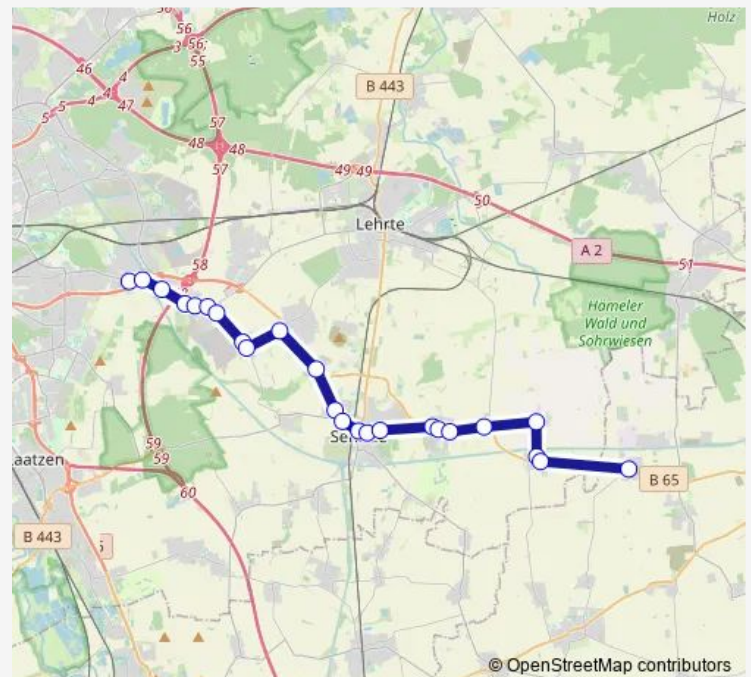

Höver Gretlade

Route schedule

Mehrum Ortsmitte — Hannover Anderten

Monday —

Tuesday —

Wednesday —

Thursday —

Friday 25:10-02:10⁺¹

Saturday 03:10-02:10⁺¹

Sunday 03:10-04:10

Route info

Direction: Mehrum Ortsmitte

Stops: 24

Trip Duration: 0 hour 31 min

800

Hannover Kleiner Holzhägen

Hannover An der Schleuse

Hannover Anderten

Direction

Hannover Anderten — Mehrum Ortsmitte

24 stops

[Open route schedule](#)

Hannover Anderten

Hannover An der Schleuse

Friday

24:56-02:43⁺¹

Saturday

03:43-02:43⁺¹

Sunday

03:43-04:43

Route info

Direction: Hannover Anderten