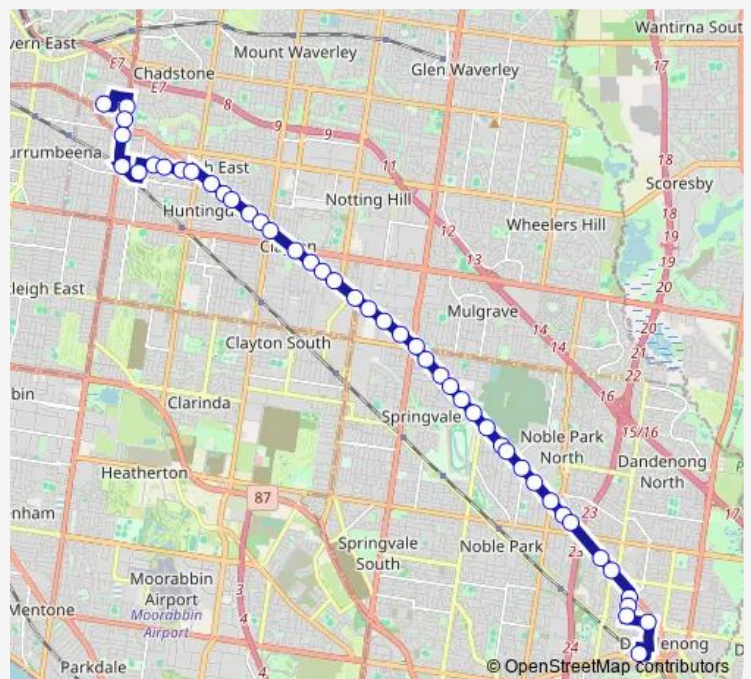

Bus 800 Chadstone SC - Dandenong

[Go to website](#)

Direction

Dandenong Station/Foster St (Dandenong) — Chadstone Shopping Centre/Eastern Access Rd (Malvern East)

46 stops

[Open route schedule](#)

- Dandenong Station/Foster St (Dandenong)
- Dandenong Town Centre/Robinson St (Dandenong)
- Cadd Lane/Hemming St (Dandenong)
- Hemmings St/Potter St (Dandenong)
- Birdwood Ave/Potter St (Dandenong)
- Princes Hwy/Potter St (Dandenong)
- Jones Rd/Princes Hwy (Dandenong)
- Edgewood Rd/Princes Hwy (Dandenong)
- King George Pde/Princes Hwy (Dandenong)
- South Eastern Private Hospital/Princes Hwy (Noble Park)
- Terry St/Princes Hwy (Noble Park)
- Chandler Rd/Princes Hwy (Noble Park)
- Ellendale Rd/Princes Hwy (Noble Park)
- Callander Rd/Princes Hwy (Noble Park)
- Bowmore Rd/Princes Hwy (Noble Park)
- Ambrie Cres/Princes Hwy (Noble Park)
- Corrigan Rd/Princes Hwy (Noble Park)
- Racecourse Dr/Princes Hwy (Springvale)
- Birmingham St/Princes Hwy (Springvale)
- Russell St/Princes Hwy (Springvale)
- Gove St/Princes Hwy (Springvale)

Route schedule

Dandenong Station/Foster St (Dandenong) — Chadstone Shopping Centre/Eastern Access Rd (Malvern East)

Monday	05:44-21:46
Tuesday	05:44-21:46
Wednesday	05:44-21:46
Thursday	05:44-21:46
Friday	05:44-21:46
Saturday	07:00-20:50
Sunday	07:15-20:15

Route info

Direction: Dandenong Station/Foster St (Dandenong)

Stops: 46

Trip Duration: 0 hour 47 min

800 — Chadstone SC - Dandenong

Reilly St/Princes Hwy (Springvale)

Springvale Rd/Princes Hwy (Springvale)

Albert Ave/Princes Hwy (Springvale)