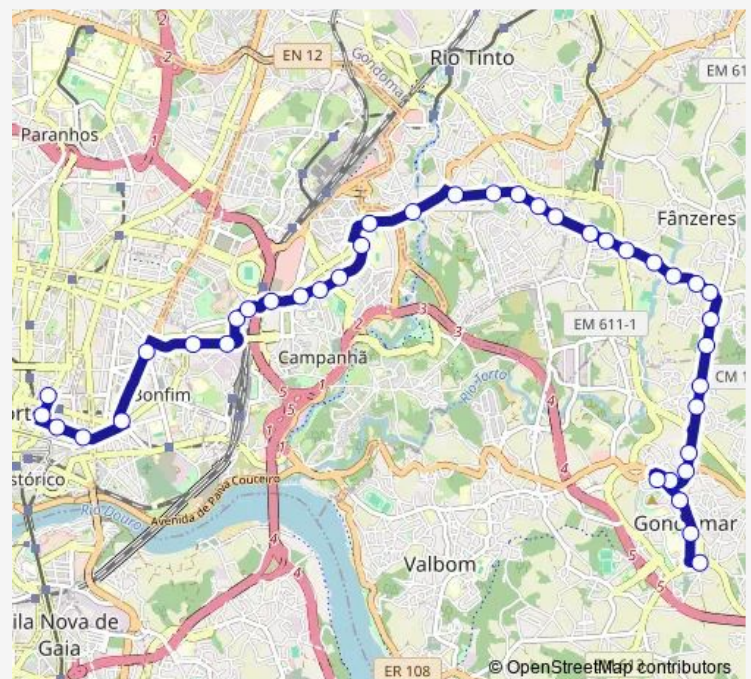

Thursday 06:08-23:30

Friday 06:08-23:30

Saturday 06:00-23:30

Sunday 06:05-23:30

Route info

Direction: Gondomar (Souto)

Stops: 38

Trip Duration: 0 hour 35 min

800 — Bolhão - Gondomar

BusMaps

Meiral

S. Roque

S.Roque G. Barros

Ilhéu

Cartes

Chaves Oliveira

Route info

Direction: Bolhão

Stops: 40

Trip Duration: 0 hour 41 min

Várzea

S.Ta Ovaia

S.Ta Cruz

S.Ta Eulália