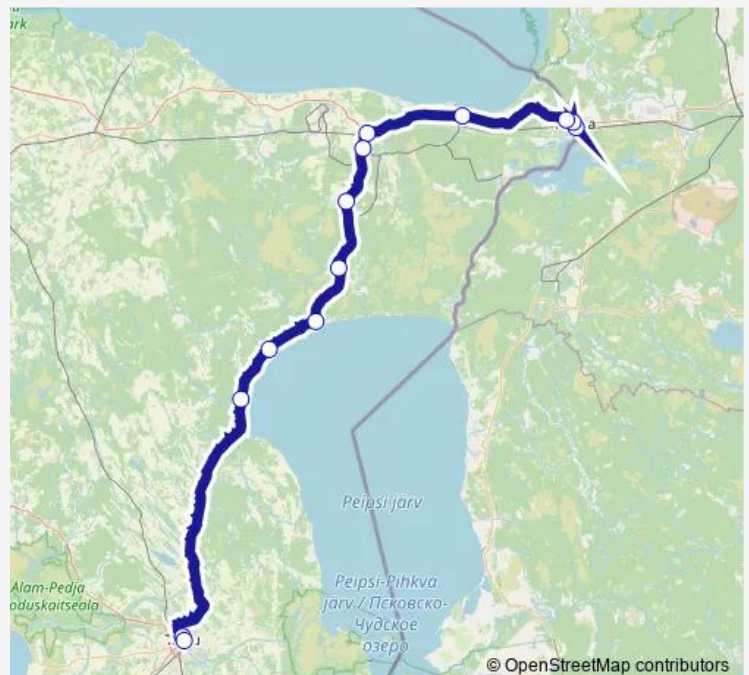

Bus 800 Narva - Sillamäe - Jõhvi - Mustvee - Tartu

[Go to website](#)

Direction

Narva — Tartu bussijaam

13 stops

[Open route schedule](#)

Narva

Fama keskus

Tempo

Sillamäe bussijaam

Jõhvi bussijaam

Ilmajaama

Koltsina

Iisaku

Kauksi

Lohusuu

Mustvee

Vene

Tartu bussijaam

Route schedule

Narva — Tartu bussijaam

Monday	16:30
Tuesday	16:30
Wednesday	16:30
Thursday	16:30
Friday	16:30
Saturday	16:30
Sunday	16:30

Route info

Direction: Narva

Stops: 13

Trip Duration: 3 hour 0 min