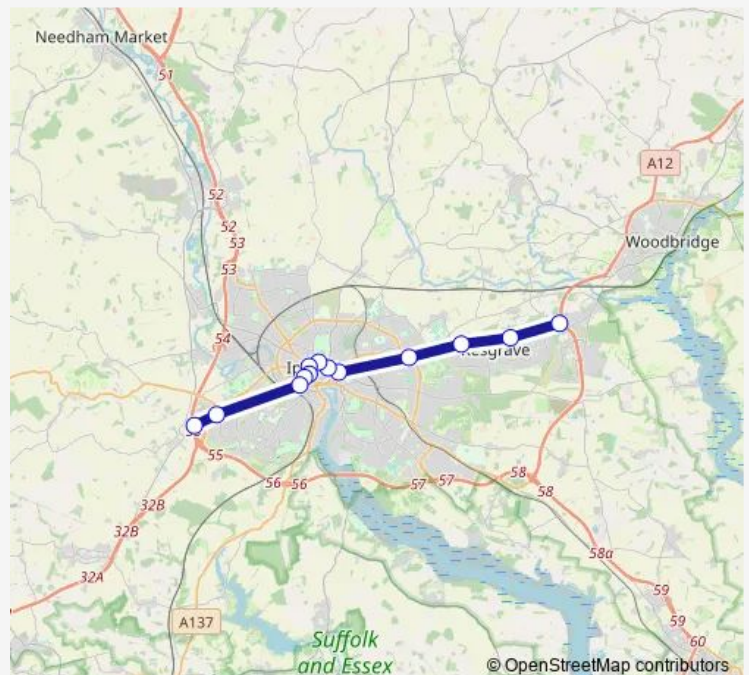

Thursday 15:40

Friday 15:40

Saturday —

Sunday —

Route info

Direction: Suffolk One

Stops: 5

Trip Duration: 0 hour 15 min

Direction

Martlesham Park and Ride — London Road Park and Ride

13 stops

[Open route schedule](#)

Martlesham Park and Ride

High School

Fisheries

Hospital

Thursday 07:00-18:50

Friday 07:00-18:50

Saturday 07:20-18:50

Sunday —

Route info

Direction: London Road Park and Ride

Stops: 12

Trip Duration: 0 hour 36 min