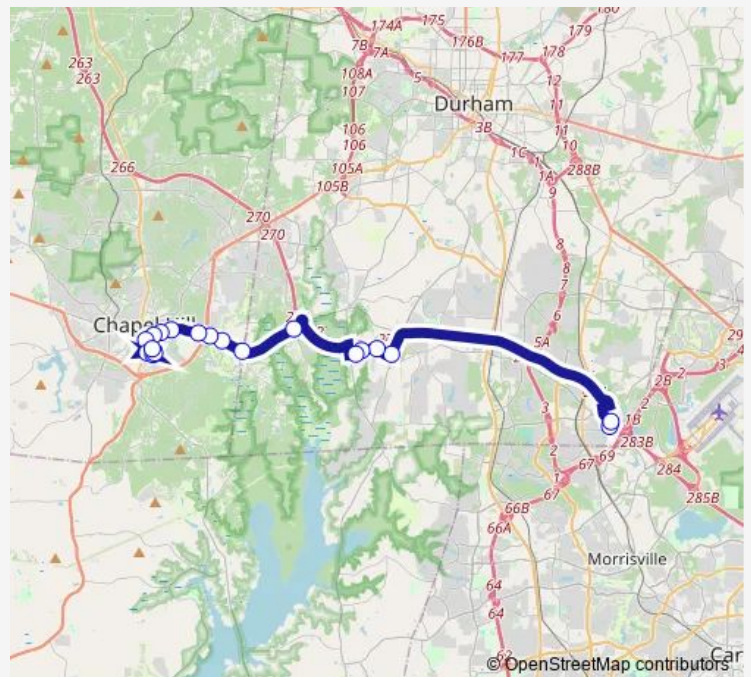

Route schedule

Gotriangle Regional Transit Center (RTC) & RTP Connect
— Manning Dr at UNC Hospitals (CG Lot)

Monday 06:00-22:30

Tuesday 06:00-22:30

Wednesday 06:00-22:30

Thursday 06:00-22:30

Friday 06:00-22:30

Saturday 07:30-22:30

Sunday 07:30-20:30

Route info

Direction: Gotriangle Regional Transit Center (RTC) & RTP Connect

Stops: 19

Trip Duration: 0 hour 37 min

800 — Chapel Hill-Southpoint-Regional Transit Center

Direction

Manning Dr at UNC Hospitals (CG Lot) — Gotriangle Regional Transit Center (RTC) & RTP Connect

16 stops

[Open route schedule](#)

Manning Dr at UNC Hospitals (CG Lot)

S Columbia St at Health Sciences Library

Thursday 06:25-21:50

Friday 06:25-21:50

Saturday 06:50-21:45

Sunday 06:50-19:50

Route info

Direction: Manning Dr at UNC Hospitals (CG Lot)

Stops: 16

Trip Duration: 0 hour 40 min