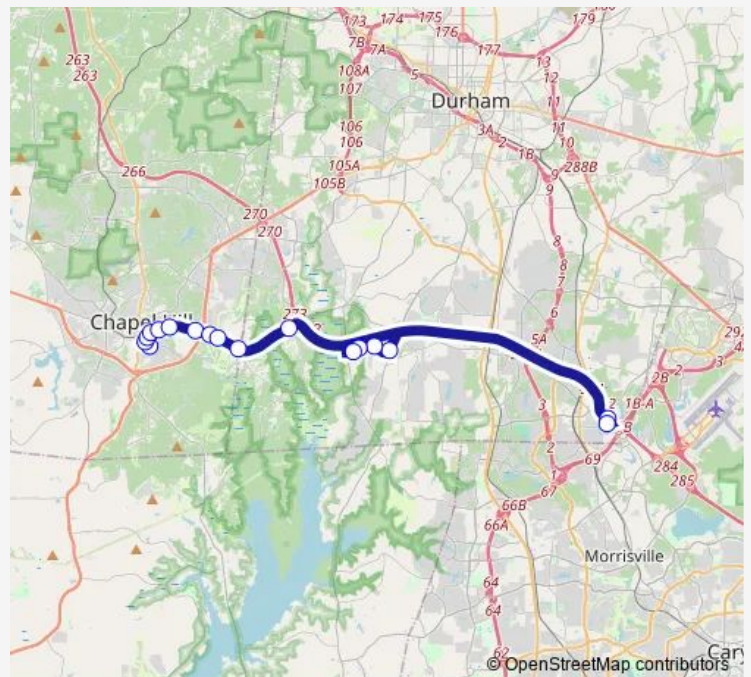

**Route schedule**

Gotriangle Regional Transit Center (RTC) & RTP Connect  
— Manning Dr at UNC Hospitals (CG Lot)

Monday 06:00-22:30

Tuesday 06:00-22:30

Wednesday 06:00-22:30

Thursday 06:00-22:30

Friday 06:00-22:30

Saturday 07:30-22:30

Sunday 07:30-20:30

**Route info**

Direction: Gotriangle Regional Transit Center (RTC) & RTP Connect

Stops: 19

Trip Duration: 0 hour 40 min

800 — Route 800

## Direction

Manning Dr at UNC Hospitals (CG Lot) — Gotriangle Regional Transit Center (RTC) & RTP Connect

16 stops

[Open route schedule](#)

Manning Dr at UNC Hospitals (CG Lot)

S Columbia St at Health Sciences Library

## Route schedule

Manning Dr at UNC Hospitals (CG Lot) — Gotriangle Regional Transit Center (RTC) & RTP Connect

Monday 06:25-21:50

Tuesday 06:25-21:50

Wednesday 06:25-21:50

Thursday 06:25-21:50

Friday 06:25-21:50