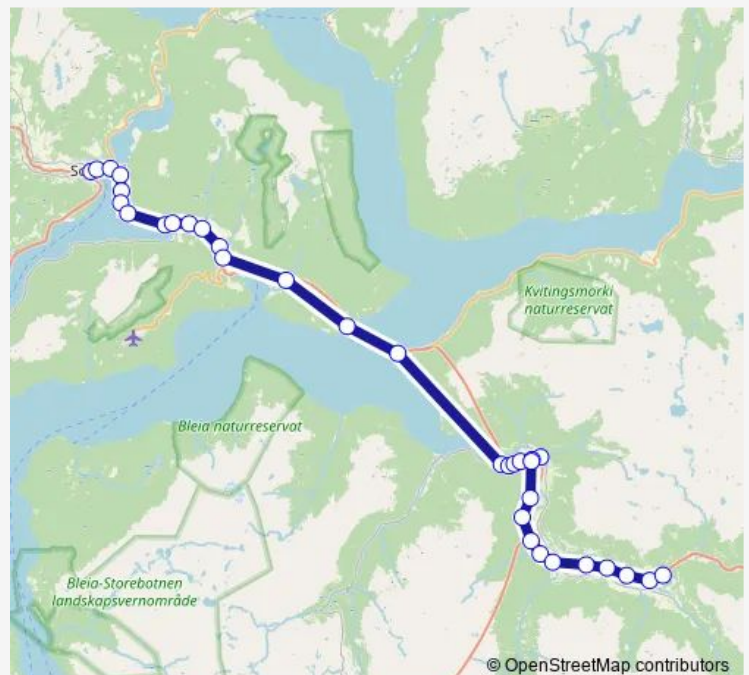

Friday 06:27

Saturday —

Sunday —

Route info

Direction: Lo aust

Stops: 40

Trip Duration: 1 hour 33 min

800 — Sogndal-Lærdal