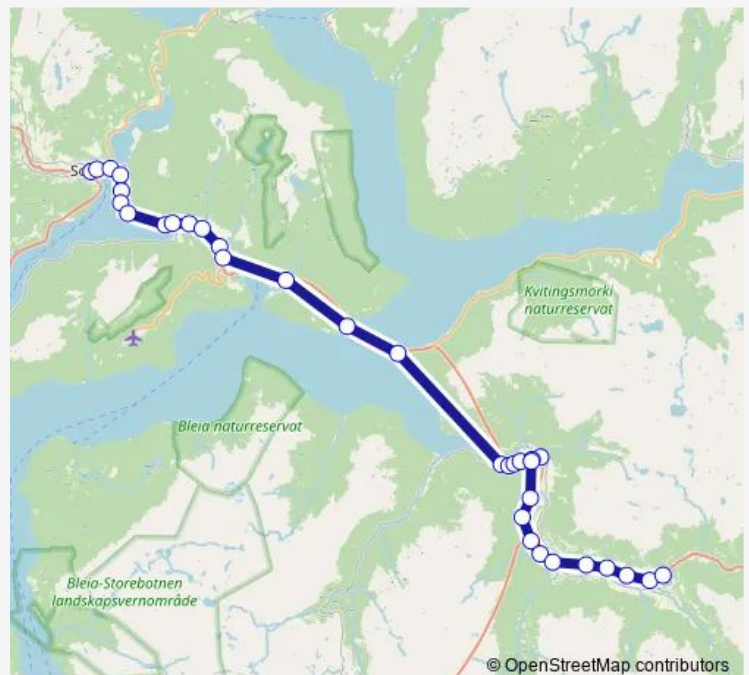

Thursday 06:27

Friday 06:27

Saturday —

Sunday —

Route info

Direction: Lo aust

Stops: 40

Trip Duration: 1 hour 33 min