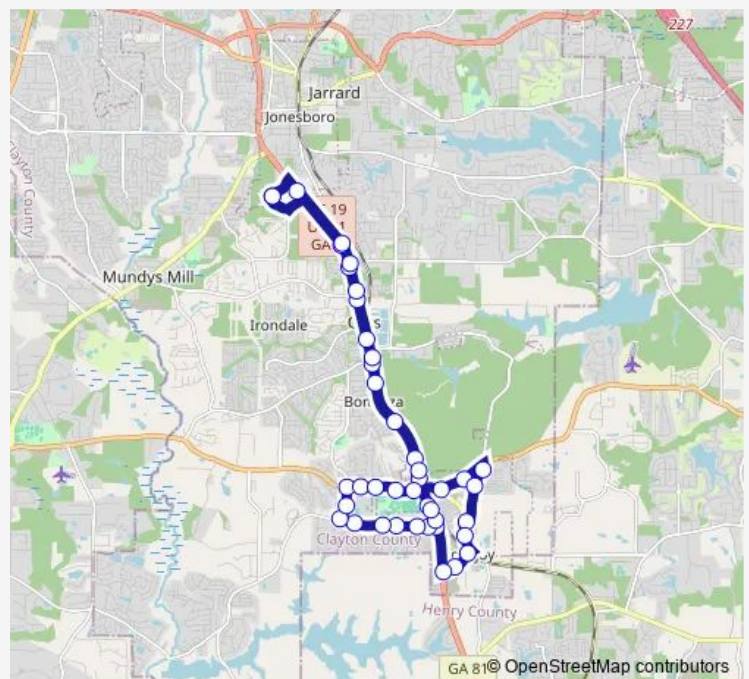

Friday 04:45-21:45

Saturday 07:45-20:45

Sunday —

Route info

Direction: JUSTICE CENTER BUS TRANSIT STATION

Stops: 42

Trip Duration: 0 hour 42 min

800 — Lovejoy

MCDONOUGH RD @ MCDONOUGH CT

MCDONOUGH RD @ WEEPING WILLOW PL

MCDONOUGH RD @ JAMES MADISON DR

MCDONOUGH RD @ TARA BLVD

MCDONOUGH RD @ HASTINGS BRIDGE RD

MCDONOUGH RD @ BEL AIR BLVD

E LOVEJOY RD @ MCDONOUGH RD

E LOVEJOY RD @ BEL AIR BLVD

E LOVEJOY RD @ HASTINGS BRIDGE RD

HASTINGS BRIDGE RD @ GLEBE CT

TALMADGE RD @ LOVEJOY RD

TALMADGE RD @ WILLARDS WAY

TALMADGE RD @ TARA BLVD

TARA BLVD @ LOVEJOY RD

TARA BLVD @ 11360

TARA BLVD @ WALDEN LANDING

TARA BLVD @ TARA RD

TARA BLVD @ MUNDYS MILL RD

TARA BLVD @ BETTY TALMADGE AVE

TARA BLVD @ AMERICAN LEGION WAY

JUSTICE CENTER BUS TRANSIT STATION

800 Bus time schedules and route maps are available in an offline PDF at [busmaps.com](https://busmaps.com). Use the [busmaps.com](https://busmaps.com) website to see live bus times, train schedule or subway schedule, and step-by-step directions for all public transit in Jonesboro