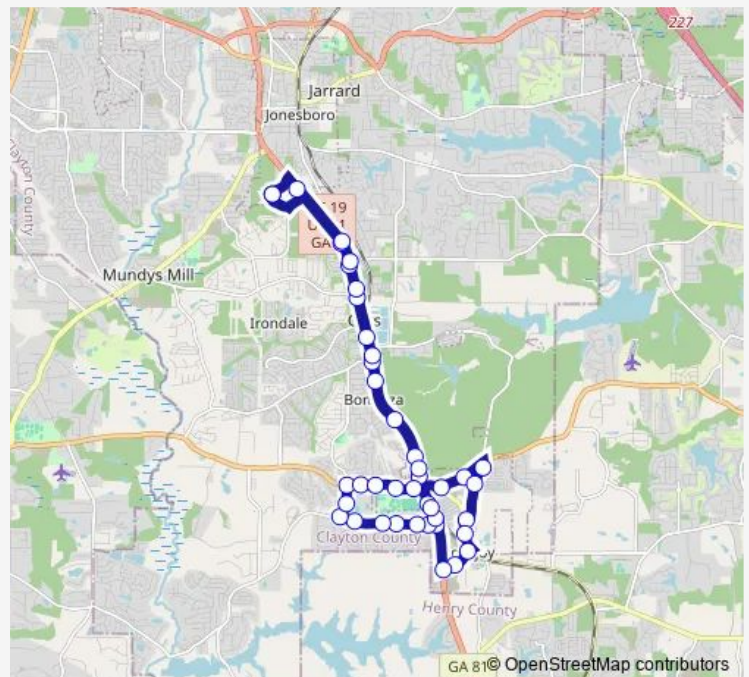

Wednesday 04:45-21:45

Thursday 04:45-21:45

Friday 04:45-21:45

Saturday 07:45-20:45

Sunday —

Route info

Direction: Justice Center BUS Transit Station

Stops: 42

Trip Duration: 0 hour 44 min

800 — Lovejoy

Mcdonough RD @ Mcdonough Ct

Mcdonough RD @ Weeping Willow Pl

Mcdonough RD @ James Madison Dr

Mcdonough RD @ Tara Blvd

Mcdonough RD @ Hastings Bridge Rd

Mcdonough RD @ BEL AIR Blvd

E Lovejoy RD @ Mcdonough Rd

E Lovejoy RD @ BEL AIR Blvd

E Lovejoy RD @ Hastings Bridge Rd

Hastings Bridge RD @ Glebe Ct

Talmadge RD @ Lovejoy Rd

Talmadge RD @ Willards Way

Talmadge RD @ Tara Blvd

Tara Blvd @ Lovejoy Rd

Tara Blvd @ 11360

Tara Blvd @ Walden Landing

Tara Blvd @ Tara Rd

Tara Blvd @ Mundys Mill Rd

Tara Blvd @ Betty Talmadge Ave

Tara Blvd @ American Legion Way

Justice Center BUS Transit Station

800 Bus time schedules and route maps are available in an offline PDF at busmaps.com. Use the busmaps.com website to see live bus times, train schedule or subway schedule, and step-by-step directions for all public transit in Jonesboro