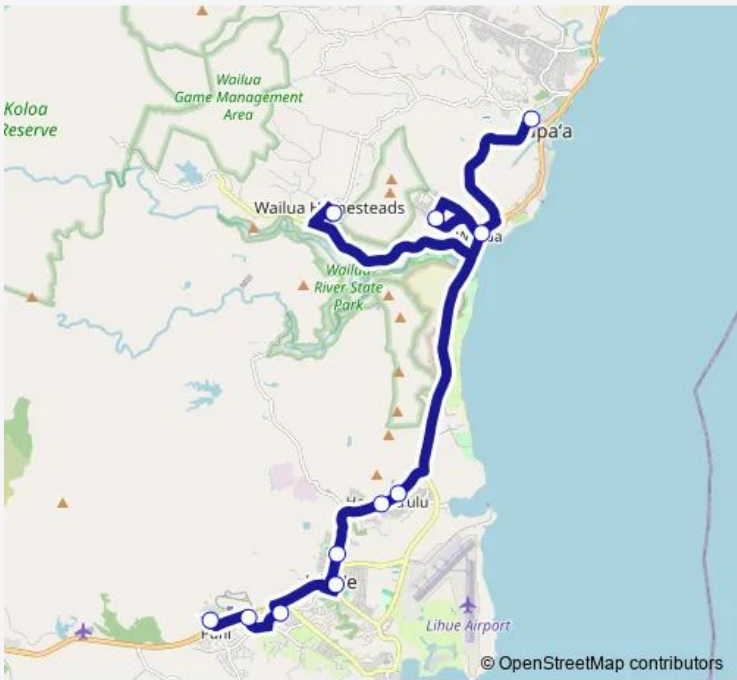

Bus 800 800 Wailua to Lihue Mainline

[Go to website](#)

Direction
 Kapaa Skate Park — KCC Performing Arts Center
 11 stops
[Open route schedule](#)

- Kapaa Skate Park
- Kuhio Hwy / Haleilio Rd
- Wailua Houselots Park
- Wailua Homesteads Park
- Kalepa Village
- Kuhio Hwy/Laukona Rd
- Kuhio Medical Center
- Eiwa (800 850 Para)
- Kukui Grove - First Hawaiian Bank
- Hokulei Village - Nuhou Rd
- KCC Performing Arts Center

Route schedule
 Kapaa Skate Park — KCC Performing Arts Center

Monday	06:30-07:30
Tuesday	06:30-07:30
Wednesday	06:30-07:30
Thursday	06:30-07:30
Friday	06:30-07:30
Saturday	06:30-07:30
Sunday	—

Route info
 Direction: Kapaa Skate Park
 Stops: 11
 Trip Duration: 0 hour 59 min

800 Bus time schedules and route maps are available in an offline PDF at busmaps.com. Use the busmaps.com website to see live bus times, train schedule or subway schedule, and step-by-step directions for all public transit in Lihue

The schedule is provided in the local timezone. Times with "(+1)" indicate departures on the next day.

PDF file created on 2025-01-16

2024 BusMaps.com - All Rights Reserved