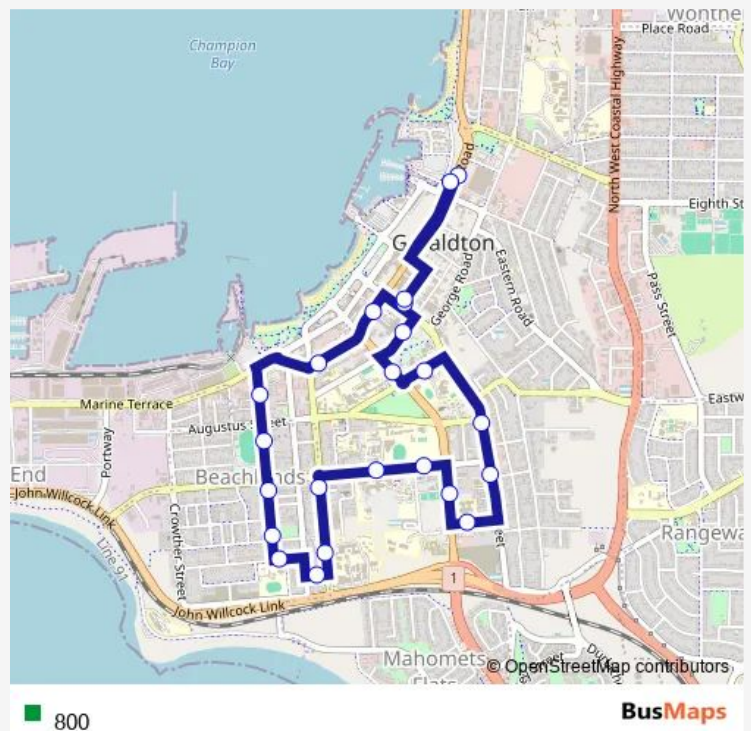

Direction

Chapman Rd Before Bayly St — Chapman Rd After Bayly St

23 stops

[Open route schedule](#)

Chapman Rd Before Bayly St

Anzac Tce Before Durlacher St

Chapman Rd After Durlacher St

Lester Av Before Fitzgerald St

Cathedral Av After Maitland St

Sanford St Stirlings Central Shopping Ctr

Route schedule

Chapman Rd Before Bayly St — Chapman Rd After Bayly St

Monday 09:00-17:00

Tuesday 09:00-17:00

Wednesday 09:00-17:00

Thursday 09:00-19:00

Friday 09:00-17:00

Saturday 09:00-15:00

Sunday —

Route info

Direction: Chapman Rd Before Bayly St

Stops: 23

Trip Duration: 0 hour 21 min

Anzac Tce After Durlacher St