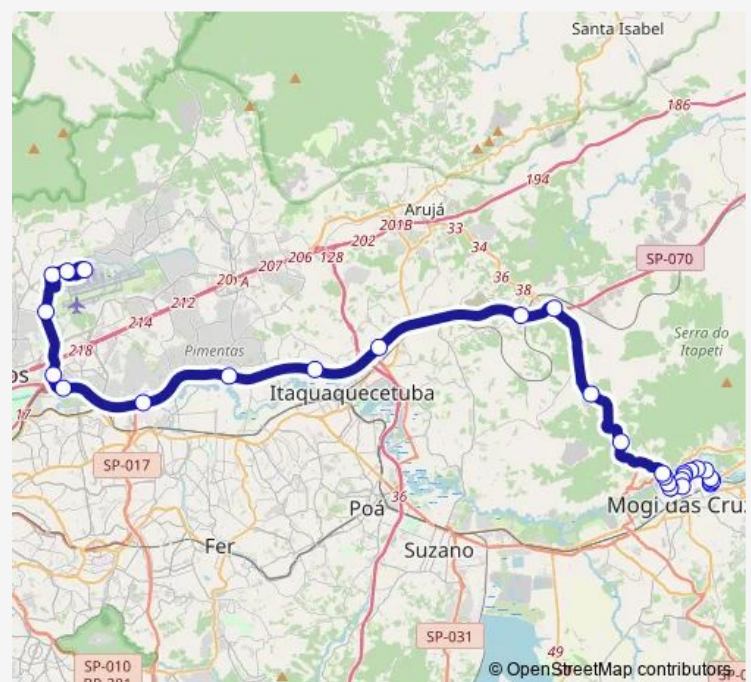

Route schedule

Terminal Rodoviario Geraldo Scavone — Aeroporto Internacional, Guarulhos - Sp

Monday 05:30-21:00

Tuesday 05:30-21:00

Wednesday 05:30-21:00

Thursday 05:30-21:00

Friday 05:30-21:00

Saturday 05:30-21:00

Sunday 05:30-19:30

Route info

Direction: Terminal Rodoviario Geraldo Scavone

Stops: 29

Trip Duration: 0 hour 55 min

Rodovia Ayrton Senna da Silva, 120

Rodovia Ayrton Senna da Silva, 5173

Rodovia Ayrton Senna da Silva, 609

Rodovia Ayrton Senna da Silva, 835

SP-019

Rodovia Hélio Smidt, Aeroporto Internacional

Rodovia Hélio Smidt, Aeroporto Internacional

Aeroporto Internacional, Guarulhos - Sp

Aeroporto Internacional, Guarulhos - Sp

Route info

Direction: Aeroporto Internacional, Guarulhos - Sp

Stops: 2

Trip Duration: 0 hour 54 min

800 Bus time schedules and route maps are available in an offline PDF at busmaps.com. Use the busmaps.com website to see live bus times, train schedule or subway schedule, and step-by-step directions for all public transit in Mogi das Cruzes