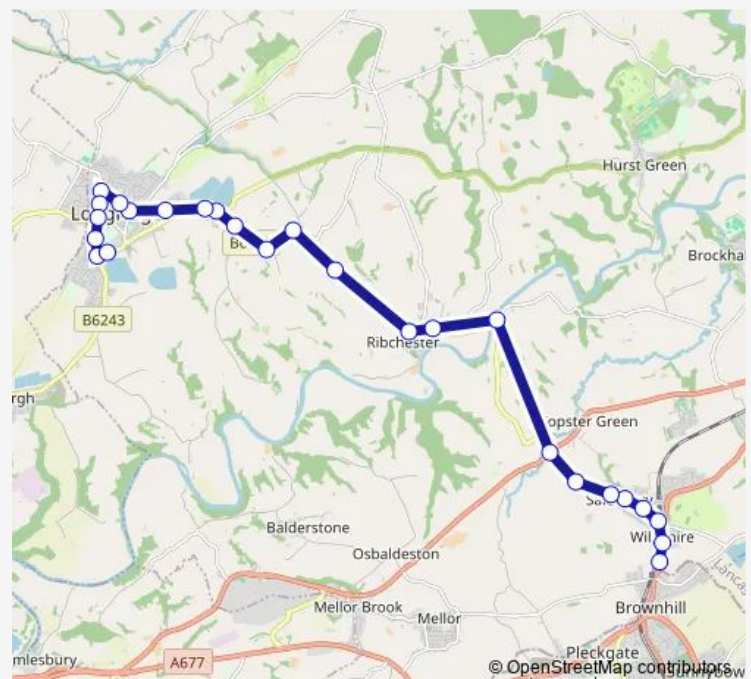

### Direction

Turning Circle — St Cecillas RCHS

26 stops

[Open route schedule](#)

Turning Circle

Old Railway Station

Wilpshire Hotel

Somerset Avenue

### Route schedule

Turning Circle — St Cecillas RCHS

Monday 08:05

Tuesday 08:05

Wednesday 08:05

Thursday 08:05

Friday 08:05

Saturday —

### Route info

Direction: Turning Circle

Stops: 26

Trip Duration: 0 hour 30 min

800 — Wilpshire Turning Circle - Longridge schools

St Wilfrids Church

Stone Bridge

High School

## Route info

Direction: High School

Stops: 28

Trip Duration: 0 hour 31 min

Wilpshire Hotel

Old Railway Station

Turning Circle

800 Bus time schedules and route maps are available in an offline PDF at [busmaps.com](https://busmaps.com). Use the [busmaps.com](https://busmaps.com) website to see live bus times, train schedule or subway schedule, and step-by-step directions for all public transit in Blackburn