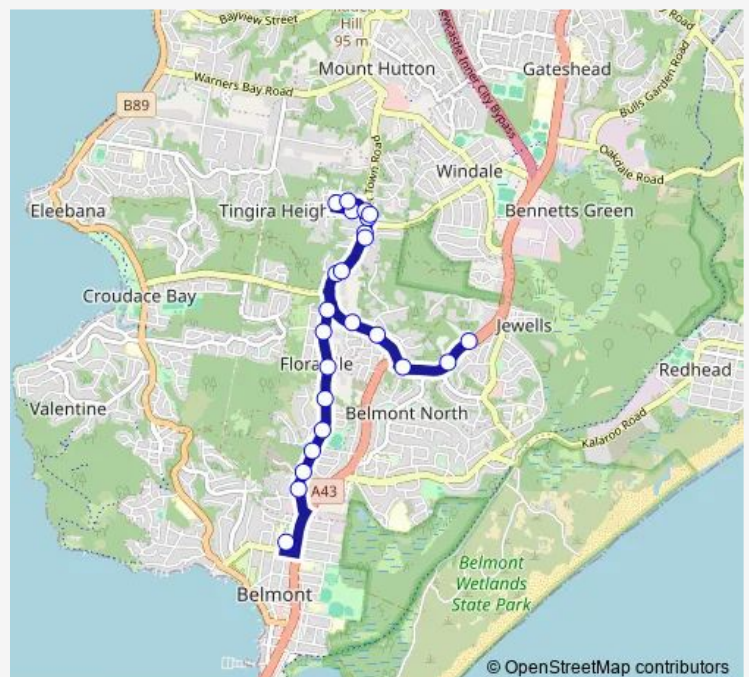

Violet Town Rd Before Burton Rd

Violet Town Rd At John St

Violet Town Rd After Charles St

Albert St Opp James St

Victoria Rd At James St

James St At Henry Pl

Albert St At Violet Town Rd

Violet Town Rd Opp Albert St

Wednesday 15:05

Thursday 15:05

Friday 15:05

Saturday —

Sunday —

Route info

Direction: Belmont High School, Henry St

Stops: 24

Trip Duration: 0 hour 23 min

800 — Belmont HS to Jewells

Pacific Hwy At Violet Town Rd

Pacific Hwy Opp Dalrymple St

120 Pacific Hwy

Direction

Pacific Hwy After Ntaba Rd — Belmont Bus Depot, Floraville Rd

24 stops

Violet Town Rd After Charles St

Albert St Opp James St

Victoria Rd At James St

James St At Henry Pl

Albert St At Violet Town Rd

Violet Town Rd Opp Albert St

Violet Town Rd Opp Regent St

Violet Town Rd Opp Burton Rd