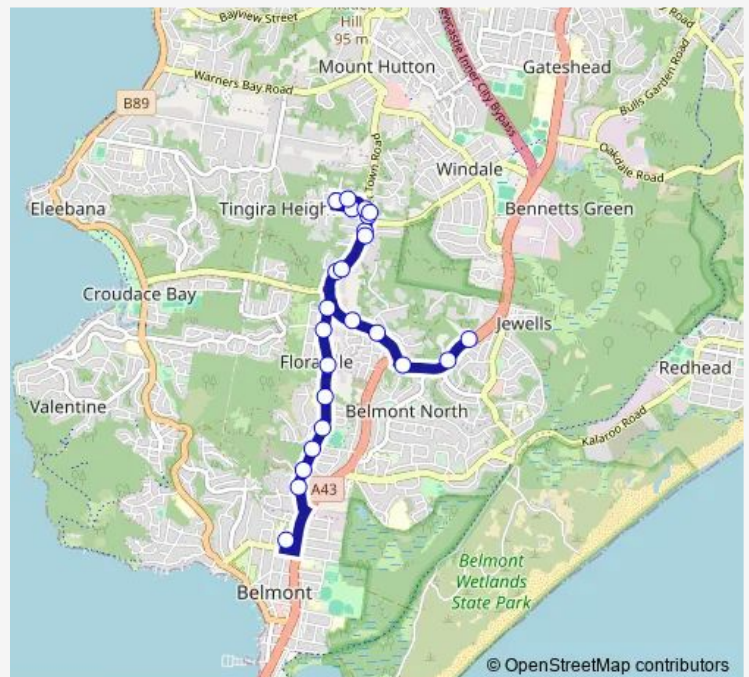

School Bus 800 Belmont HS to Jewells

[Go to website](#)

**Direction**

Belmont High School, Henry St — 120 Pacific Hwy

24 stops

[Open route schedule](#)

- Belmont High School, Henry St
- Floraville Rd Opp York Cres
- Floraville Rd At Fairweather Av
- Floraville Rd Opp Sampson Av
- Floraville Rd Opp Marks Oval
- Floraville Public School, Floraville Rd
- Floraville Rd At Victoria St
- Floraville Rd At Harold St
- Royal Institute For Deaf And Blind Children, Floraville Rd
- Violet Town Rd Before Burton Rd
- Violet Town Rd At John St
- Violet Town Rd After Charles St
- Albert St Opp James St
- Victoria Rd At James St
- James St At Henry Pl
- Albert St At Violet Town Rd
- Violet Town Rd Opp Albert St
- Violet Town Rd Opp Regent St
- Violet Town Rd Opp Burton Rd
- 101 Violet Town Rd
- Violet Town Rd Opp Camberwarra Dr

Stops: 24

Trip Duration: 0 hour 23 min

800 — Belmont HS to Jewells

Pacific Hwy At Violet Town Rd

Pacific Hwy Opp Dalrymple St

120 Pacific Hwy

## Direction

Pacific Hwy After Ntaba Rd — Belmont Bus Depot, Floraville Rd

24 stops

[Open route schedule](#)

Pacific Hwy After Ntaba Rd

Pacific Hwy Opp 120

Pacific Hwy Before Dalrymple St

Violet Town Rd At Cambewarra Dr

Violet Town Rd Opp 101

Violet Town Rd Before Burton Rd

Violet Town Rd At John St

Violet Town Rd After Charles St

Albert St Opp James St

Victoria Rd At James St

James St At Henry Pl

Albert St At Violet Town Rd