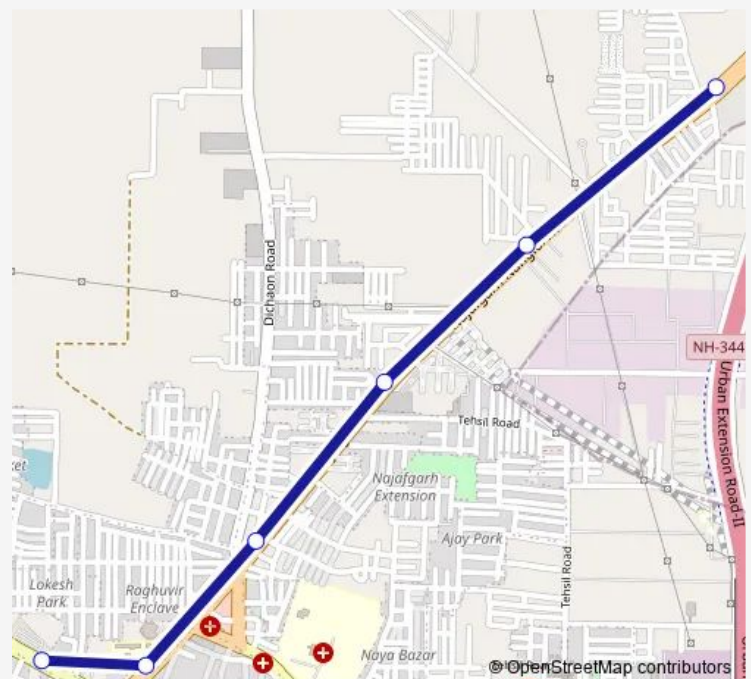

### Direction

Najafgarh Terminal — Dichau Kalan Depot

6 stops

[Open route schedule](#)

Najafgarh Terminal

Jharoda Crossing

Dichau Chowk

Udaseen Ashram

### Route schedule

Najafgarh Terminal — Dichau Kalan Depot

Monday 07:48-21:00

Tuesday 07:48-21:00

Wednesday 07:48-21:00

Thursday 07:48-21:00

Friday 07:48-21:00

Saturday 07:48-21:00

### Route info

Direction: Najafgarh Terminal

Stops: 6

Trip Duration: 0 hour 10 min

578Istldown

BusMaps

5781st/Down Bus time schedules and route maps are available in an offline PDF at [busmaps.com](https://busmaps.com). Use the [busmaps.com](https://busmaps.com) website to see live bus times, train schedule or subway schedule, and step-by-step directions for all public transit in Najafgarh