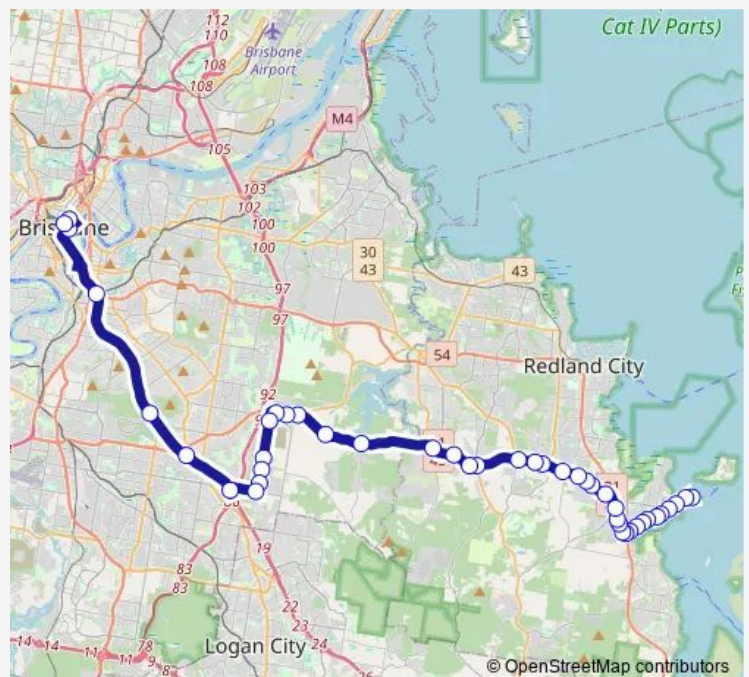

Benfer Rd near Prescoter Dr

Benfer Rd at Cleveland Redland Bay Road

Redland Bay Rd at Victoria Point High School

Redland Bay Rd at Rosevale Court

Redland Bay Rd at Magnolia Pde

Victoria Point Central, platform 1

Boundary Rd at Abeya Street

Boundary Rd at Meadowland Road

Lake Sherrin Homes for Aged

Boundary Rd at Venn Parade

Boundary Rd at Woodlands Drive

Boundary Rd at Woodlands Drive

Route schedule

Victoria Point Jetty — Ann Street Stop 10A at King George Square

Monday 05:45-07:15

Tuesday 05:45-07:15

Wednesday 05:45-07:15

Thursday 05:45-07:15

Friday 05:45-07:15

Saturday —

Sunday —

Route info

Direction: Victoria Point Jetty

Stops: 44

Trip Duration: 1 hour 30 min

279 — Victoria Point Jetty - Brisbane City

Boundary Rd at Kinross Road

Boundary Rd at Taylor Rd

Duncan Road Sports Fields

Mount Cotton Rd at Henderson Road