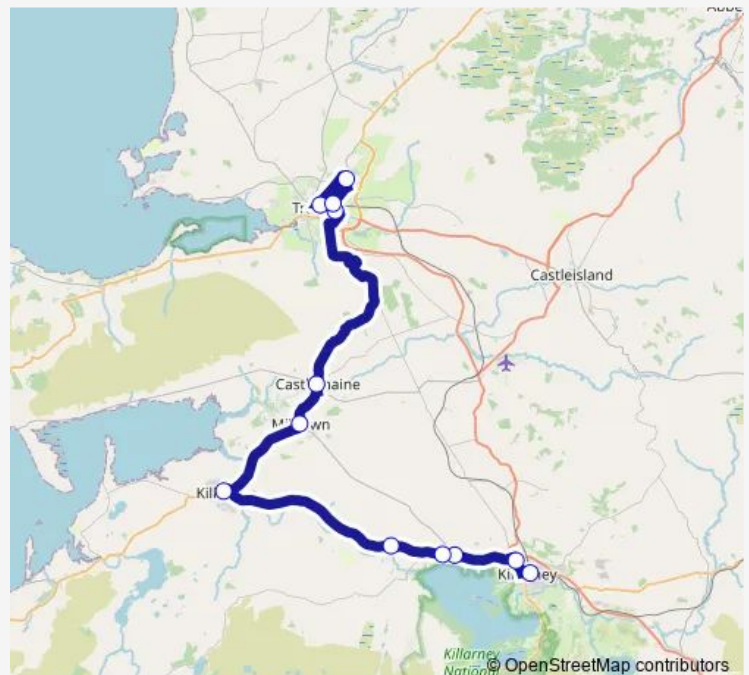

Beaufort Bridge

Killorglin

Milltown

Castlemaine

University Hospital Kerry

Tralee Bus Station

MTU Kerry South

MTU Kerry North

Route schedule

Killarney Bus Station — MTU Kerry North

Monday 05:50-22:45

Tuesday 05:50-22:45

Wednesday 05:50-22:45

Thursday 05:50-22:45

Friday 05:50-22:45

Saturday 05:50-22:45

Sunday 07:35-21:45

Route info

Direction: Killarney Bus Station

Stops: 12

Trip Duration: 1 hour 22 min

279 — Killarney - Cahersiveen - Waterville

Direction

MTU Kerry North — Killarney Bus Station

12 stops

[Open route schedule](#)

MTU Kerry North

MTU Kerry South

Tralee Bus Station

University Hospital Kerry

Castlemaine

Milltown