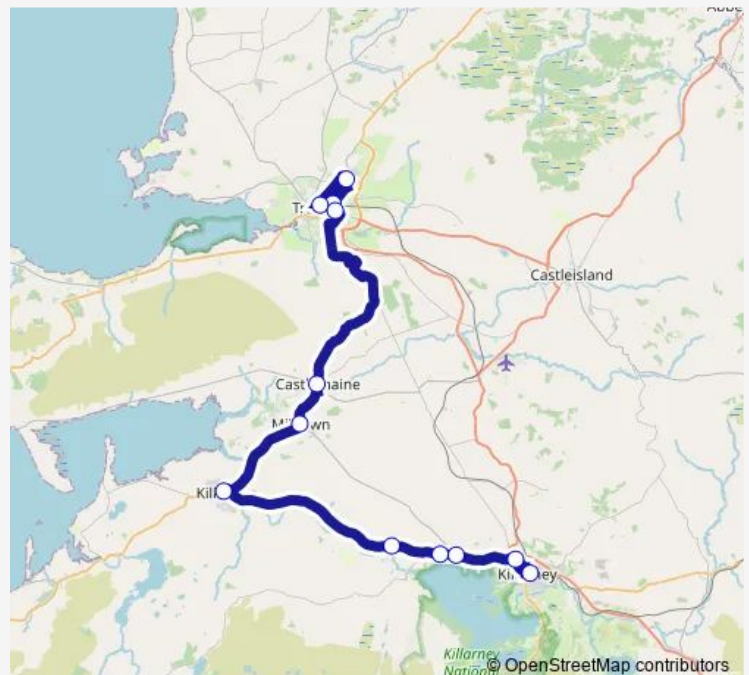

Beaufort Bridge

Killorglin

Milltown

Castlemaine

University Hospital Kerry

Tralee Bus Station

MTU Kerry South

MTU Kerry North

## Route schedule

Killarney Bus Station — MTU Kerry North

Monday 05:50-22:45

Tuesday 05:50-22:45

Wednesday 05:50-22:45

Thursday 05:50-22:45

Friday 05:50-22:45

Saturday 05:50-22:45

## Route info

Direction: Killarney Bus Station

Stops: 12

Trip Duration: 1 hour 30 min

279 — Killarney - Cahersiveen - Waterville

**Direction**

MTU Kerry North — Killarney Bus Station

12 stops

## Route info

Direction: MTU Kerry North

Stops: 12

Trip Duration: 1 hour 17 min

279 Bus time schedules and route maps are available in an offline PDF at busmaps.com. Use the busmaps.com website to see live bus times, train schedule or subway schedule, and step-by-step directions for all public transit in Killarney