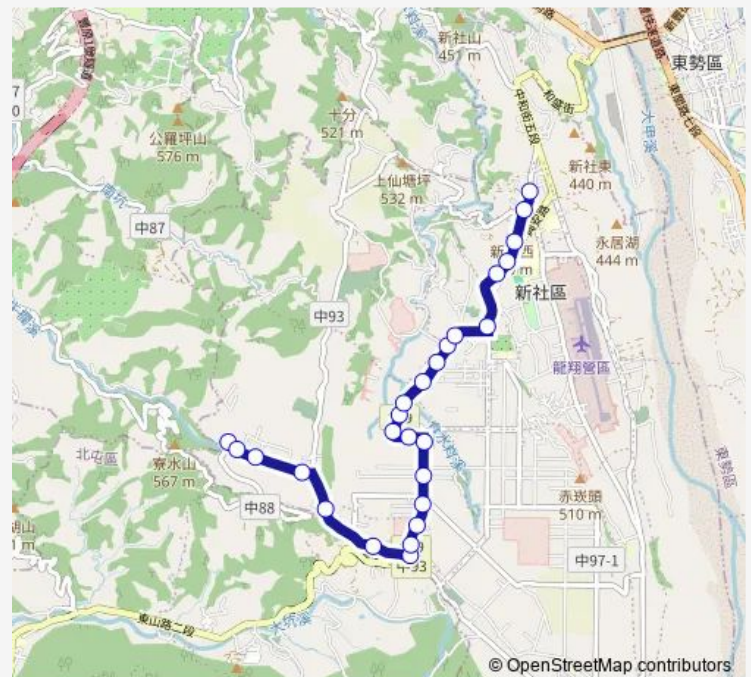

Saturday —

Sunday —

Route info

Direction: Tc_水井

Stops: 26

Trip Duration: 0 hour 16 min

279 — 279_新社_水井

Tc_復盛橋

Tc_擺頭店

Tc_新社高中

Tc_頂新社

Tc_新社

Direction

Tc_新社 — Tc_水井

27 stops

[Open route schedule](#)

Tc_中央

Route schedule

Tc_新社 — Tc_水井

Monday 06:55-17:05

Tuesday 06:55-17:05

Wednesday 06:55-17:05

Thursday 06:55-17:05

Friday 06:55-17:05

Saturday —

Sunday —

Route info

Direction: Tc_新社

Stops: 27

Trip Duration: 0 hour 12 min

Tc_中路

Tc_水井