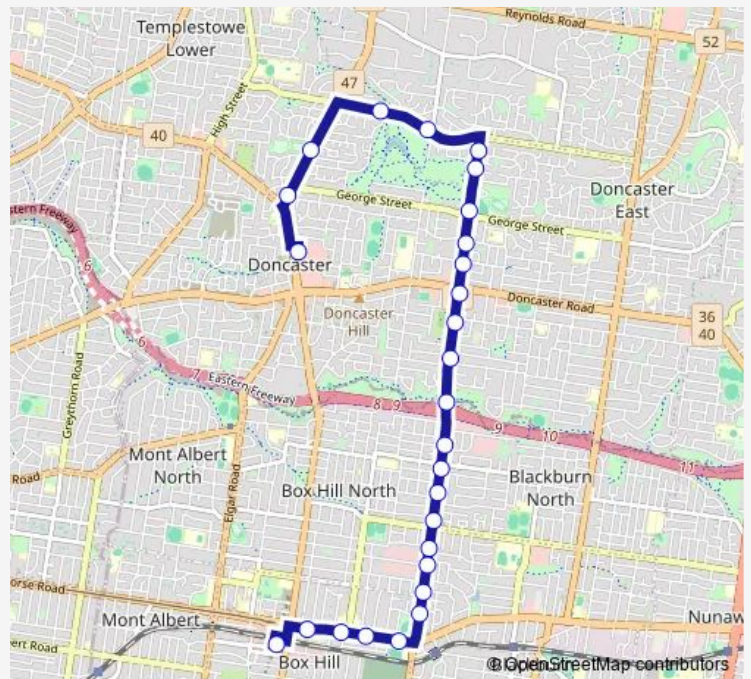

Springfield Rd/Middleborough Rd (Blackburn North)

Pottery Dr/Springfield Rd (Blackburn North)

Blackburn High School/Springfield Rd (Blackburn North)

Route schedule

Doncaster Shopping Centre/Williamsons Rd (Doncaster)
— Box Hill Bus Station/Station St (Box Hill)

Monday 12:37-14:58

Tuesday 12:37-14:58

Wednesday 12:37-14:58

Thursday 12:37-14:58

Friday 12:37-14:58

Saturday —

Sunday —

Route info

Direction: Doncaster Shopping Centre/Williamsons Rd (Doncaster)

Stops: 34

Trip Duration: 0 hour 33 min

279 — Doncaster SC/Templestowe - Box Hill

Koonung Rd/Springfield Rd (Blackburn North)

Fir St/Surrey Rd (Blackburn)