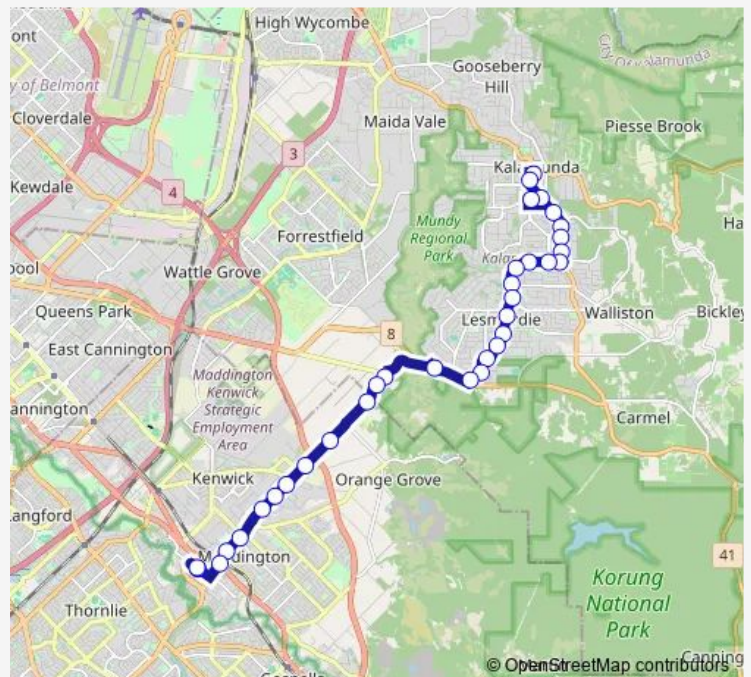

Direction

Kalamunda Bus Stn Stand 1 — Attfield St After Herbert St

34 stops

[Open route schedule](#)

- Kalamunda Bus Stn Stand 1
- Canning Rd Before Burt St
- Canning Rd Before Cotherstone St
- Cotherstone Rd Kalamunda Shs S7
- Canning Rd After Collins Rd
- Canning Rd After Seymour Rd
- Canning Rd After Springdale Rd
- Canning Rd After Pauline Av
- Lesmurdie Rd After Canning Rd
- Lesmurdie Rd After Milne St
- Lesmurdie Rd After Hope Cr
- Lesmurdie Rd Before Falls Rd
- Lesmurdie Rd Before Glyde Rd
- Lesmurdie Rd Before Rooth Rd
- Lesmurdie Rd After Grove Rd
- Lesmurdie Rd After Orana St
- Lesmurdie Rd After Kathleen Rd
- Lesmurdie Rd Before Brady Rd
- Lesmurdie Rd After Silverdale Rd
- Lesmurdie Rd Before Welshpool Rd
- Welshpool Rd Before Crystal Brook Rd

Route info

Direction: Kalamunda Bus Stn Stand 1

Stops: 34

Trip Duration: 0 hour 32 min

Kelvin Rd After Crystal Brook Rd

Kelvin Rd Before Crystal Brook

Kelvin Rd Opposite Crystal Brook Caravan

Kelvin Rd After Brock St

Sunday —

Route info

Direction: Attfield St After Herbert St

Stops: 37

Trip Duration: 0 hour 41 min

Lesmurdie Rd After Falls Rd

Lesmurdie Rd After Hope Cr

Lesmurdie Rd After Sampson Rd

Direction: Attfield St After Herbert St

Stops: 16

Trip Duration: 0 hour 24 min

Direction

Mazenod School Rd Mazenod College — Attfield St After Herbert St

16 stops

[Open route schedule](#)

Mazenod School Rd Mazenod College