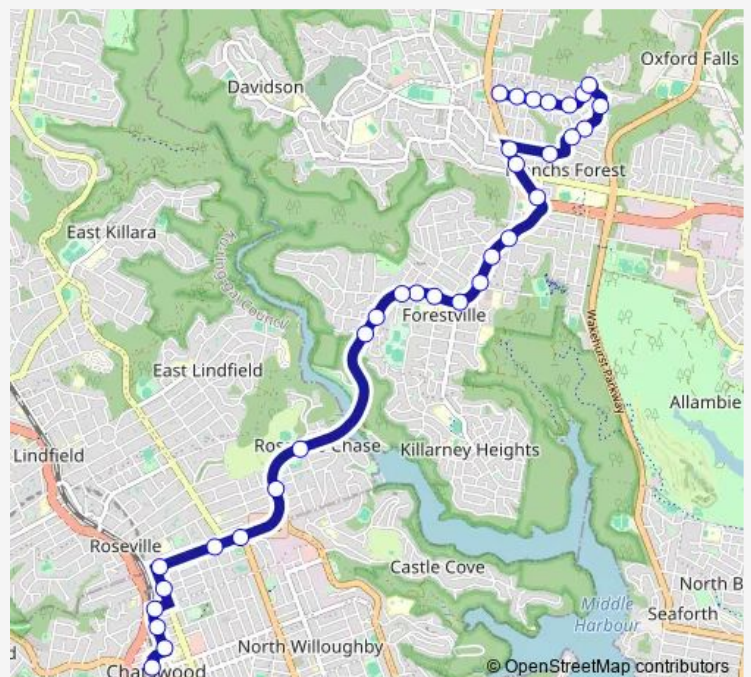

Bus 279 Chatswood to Frenchs Forest (Loop Service)

[Go to website](#)

**Direction**

The Esplanade Opp Sturt St — Chatswood Station, Stand C

33 stops

[Open route schedule](#)

- The Esplanade Opp Sturt St
- The Esplanade At The Ridge
- The Esplanade At Cadow St
- The Esplanade Opp Trigalana Pl
- The Esplanade At Comeroy Cres
- The Esplanade At Buraloo St
- The Esplanade Before Corymbia Cct
- Carnarvon Dr After Peppercorn Dr
- Carnarvon Dr Opp Warrigal Rd
- Carnarvon Dr Before Epping Dr
- Epping Dr Before Rabbett St
- Forest Way At Adams St
- Wareham Reserve, Forest Way
- Forest Way Opp Forestway Shopping Centre
- Warringah Rd At Maxwell Pd
- Warringah Rd Opp Altona Av
- Warringah Rd At Currie Rd
- Warringah Rd At Starkey St
- Warringah Rd At Darley St
- Warringah Rd At Melwood Av
- Warringah Rd Before Forestville Av

Route schedule

The Esplanade Opp Sturt St — Chatswood Station, Stand C

Monday	06:20-07:40
Tuesday	06:20-07:40
Wednesday	06:20-07:40
Thursday	06:20-07:40
Friday	06:20-07:40
Saturday	—
Sunday	—

Route info

Direction: The Esplanade Opp Sturt St

Stops: 33

Trip Duration: 0 hour 29 min

279 — Chatswood to Frenchs Forest (Loop Service)

Warringah Rd Opp Laurel Ch

Warringah Rd Opp Valley Rd

Warringah Rd Before Babbage Rd

Babbage Rd At Allan St

Boundary St At Penshurst St

## Route info

Direction: Chatswood Station, Stand C

Stops: 35

Trip Duration: 0 hour 32 min

The Esplanade Opp Sturt St

The Esplanade At The Ridge

The Esplanade At Cadow St

The Esplanade Opp Trigalana Pl