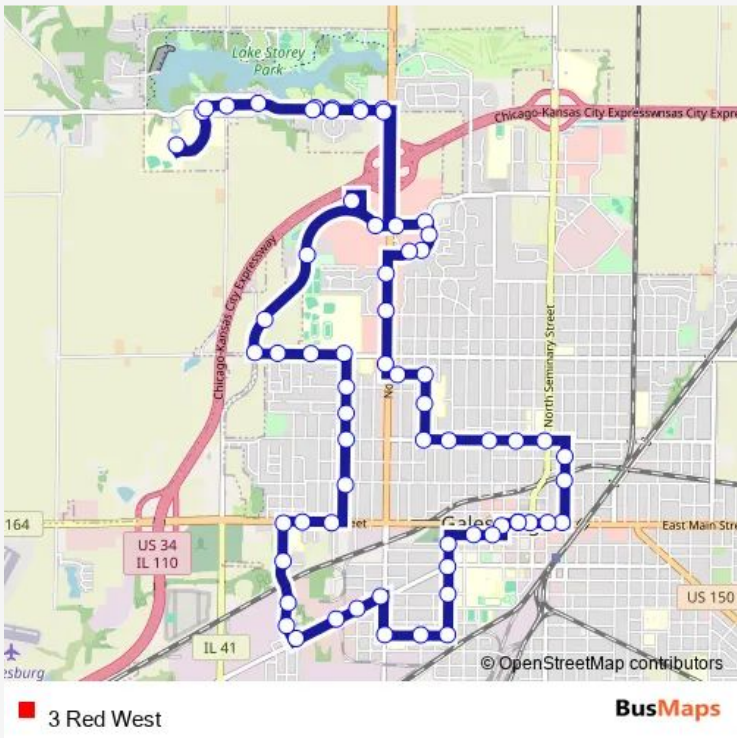

Bus 3 Red West

[Go to website](#)

Direction
 E Main St and N Prairie St — E Main St and N Prairie St
 67 stops
[Open route schedule](#)

- E Main St and N Prairie St
- S Cherry St and E Main St
- E Simmons St and S Broad St
- Mary Allen West Apartments
- S Academy St and Cross St
- S Academy St and Monmouth Blvd
- S Academy St and W Brooks St
- W 2nd St and S Academy St
- W 2nd St and Abingdon St
- W 2nd St and S Henderson St
- Monmouth Blvd and S Henderson St
- Galesburg Transit Offices
- 1105 Monmouth Blvd
- Monmouth Blvd and Mcclure St
- Mcclure St and Coulter Ave
- 519 Mcclure St
- Mcclure St and Mcknight St
- Mcclure St and W Main St
- W Main St and S Pleasant Ave
- W Main St and Dieterich Ave
- N Hawkinson Ave and W North St

Route schedule
 E Main St and N Prairie St — E Main St and N Prairie St

Monday	07:00-17:00
Tuesday	07:00-17:00
Wednesday	07:00-17:00
Thursday	07:00-17:00
Friday	07:00-17:00
Saturday	07:00-17:00
Sunday	—

Route info
 Direction: E Main St and N Prairie St
 Stops: 67
 Trip Duration: 1 hour 0 min

N Hawkinson Ave and W Losey St

N Hawkinson Ave and Spruce Ave

N Hawkinson Ave and Frank St

W Fremont St and N Hawkinson Ave

Knox County Health Department

W Fremont St and Tamarind Dr

W Fremont St and W Carl Sandburg Dr

Parkway Estates Apartments

Knox County Family Ymca

Target

W Carl Sandburg Dr and Centel Dr

S Lake Storey Rd and N Henderson St