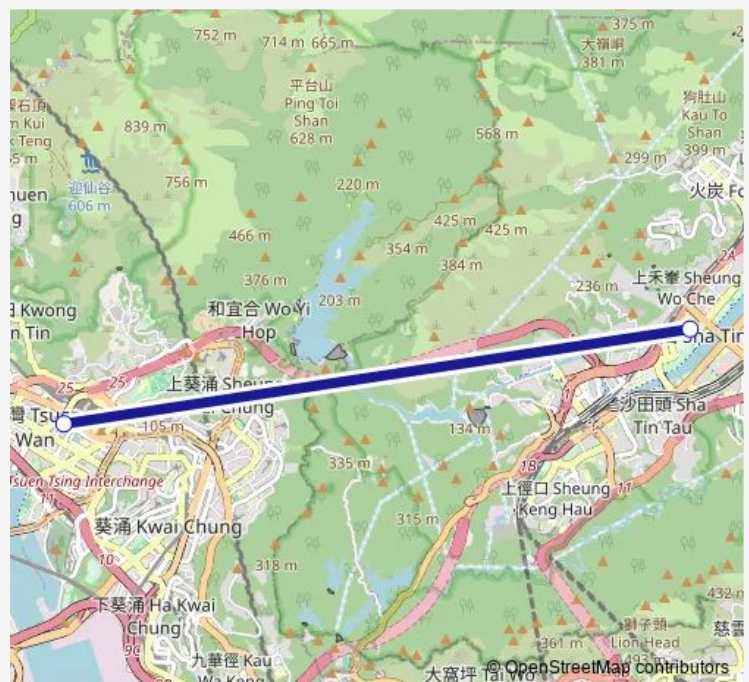

Bus 481A Tsuen WAN Market Street - SHA TIN Central (TAM KON PO Street) (Supplementary Service)

[Go to website](#)

Direction

TSUEN WAN MARKET STREET — SHA TIN CENTRAL (TAM KON PO STREET)|TAM KON PO STREET, OUTSIDE SHA TIN TOWN HALL|TAM KON PO STREET, OPPOSITE TONG NING BUILDING

2 stops

[Open route schedule](#)

TSUEN WAN MARKET STREET

SHA TIN CENTRAL (TAM KON PO STREET)|TAM KON PO STREET, OUTSIDE SHA TIN TOWN HALL|TAM KON PO STREET, OPPOSITE TONG NING BUILDING

Route schedule

TSUEN WAN MARKET STREET — SHA TIN CENTRAL (TAM KON PO STREET)|TAM KON PO STREET, OUTSIDE SHA TIN TOWN HALL|TAM KON PO STREET, OPPOSITE TONG NING BUILDING

Monday	10:00-23:05
Tuesday	10:00-23:05
Wednesday	10:00-23:05
Thursday	10:00-23:05
Friday	10:00-23:05
Saturday	10:00-23:05
Sunday	07:00-23:10

Route info

Direction: TSUEN WAN MARKET STREET

Stops: 2

Trip Duration: 0 hour 17 min

Route info

Direction: SHA TIN CENTRAL (TAM KON PO STREET)|TAM KON PO STREET, OUTSIDE SHA TIN TOWN HALL|TAM KON PO STREET, OPPOSITE TONG NING BUILDING

Stops: 2

Trip Duration: 0 hour 17 min

481A Bus time schedules and route maps are available in an offline PDF at busmaps.com. Use the busmaps.com website to see live bus times, train schedule or subway schedule, and step-by-step directions for all public transit in Tsuen Wan