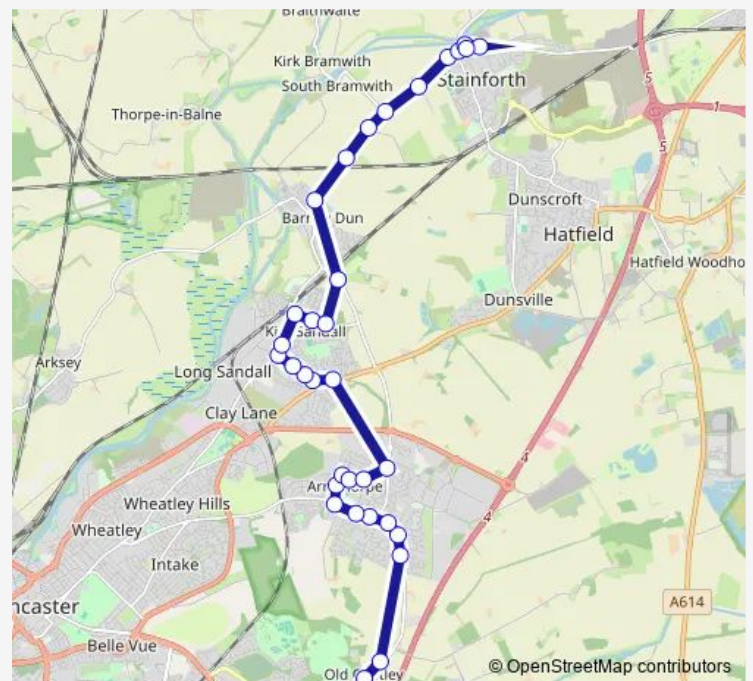

### Route schedule

Cantley Lane/Handley Cross Mews — Field Road/Princess Avenue

Monday	14:22
Tuesday	14:22
Wednesday	14:22
Thursday	14:22
Friday	14:22
Saturday	—
Sunday	—

### Route info

Direction: Cantley Lane/Handley Cross Mews

Stops: 35

Trip Duration: 0 hour 38 min

481a — Stainforth - Mcauley School

Brecks Lane/Glade View

Brecks Lane/Cowley Place

Brecks Lane/Connaught Drive

Silver Street/Water Lane

Silver Street/Thorne Road

Field Road/Princess Avenue

## Route info

Direction: Field Road/Princess Avenue

Stops: 35

Trip Duration: 0 hour 42 min

Mere Lane/Elm Place

Mere Lane/Glebe Farm Close

Church Street/Mere Lane

Church Street/Woodlea Grove