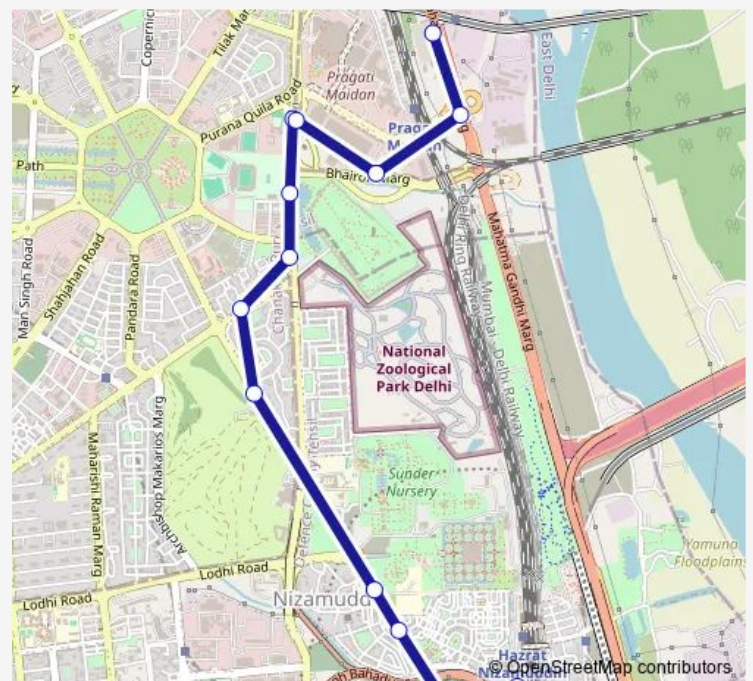

Bus 156stldown

[Go to website](#)

Direction

Nizamuddin Railway Station — Indraprastha Cluster Depot

13 stops

[Open route schedule](#)

Nizamuddin Railway Station

Bhogal (Jungpura)

Nizamuddin Extension

Police Station Nizamuddin (Dargah)

Golf Club / Sunder Nagar

Kaka Nagar

Zoo

National Stadium

Itpo Gate No. 3

Itpo Gate No. 3

Pragati Maidan (Bhairon Marg)

Pragati Power Station

Indraprastha Cluster Depot

Route schedule

Nizamuddin Railway Station — Indraprastha Cluster Depot

Monday 11:36-23:42

Tuesday 11:36-23:42

Wednesday 11:36-23:42

Thursday 11:36-23:42

Friday 11:36-23:42

Saturday 11:36-23:42

Sunday 11:36-23:42

Route info

Direction: Nizamuddin Railway Station

Stops: 13

Trip Duration: 0 hour 23 min

156stldown

BusMaps