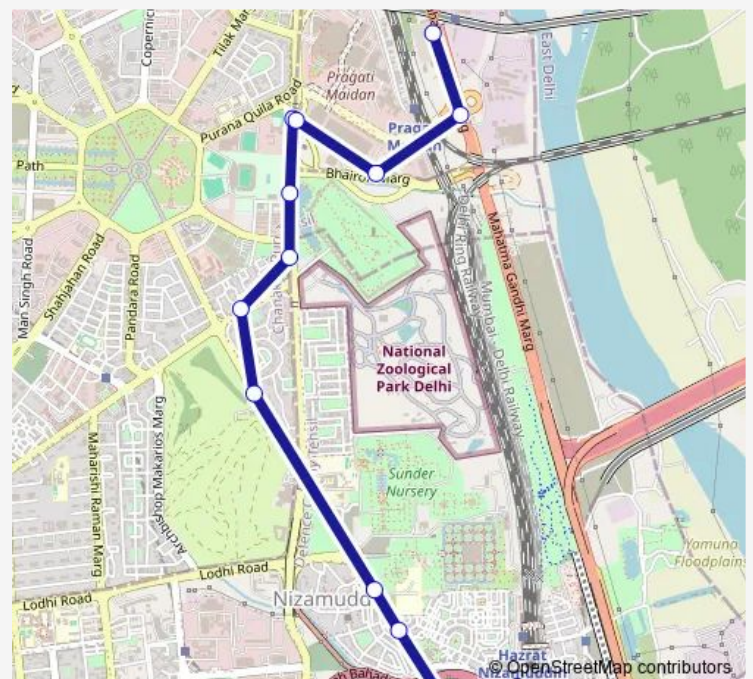

Bus 156stldown

[Go to website](#)

Direction

Nizamuddin Railway Station — Indraprastha Cluster Depot

13 stops

[Open route schedule](#)

Nizamuddin Railway Station

Bhogal (Jungpura)

Pragati Maidan (Bhairon Marg)

Pragati Power Station

Indraprastha Cluster Depot

Route schedule

Nizamuddin Railway Station — Indraprastha Cluster Depot

Monday 11:36-23:42

Tuesday 11:36-23:42

Wednesday 11:36-23:42

Thursday 11:36-23:42

Friday 11:36-23:42

Saturday 11:36-23:42

Sunday 11:36-23:42

Route info

Direction: Nizamuddin Railway Station

Stops: 13

Trip Duration: 0 hour 23 min