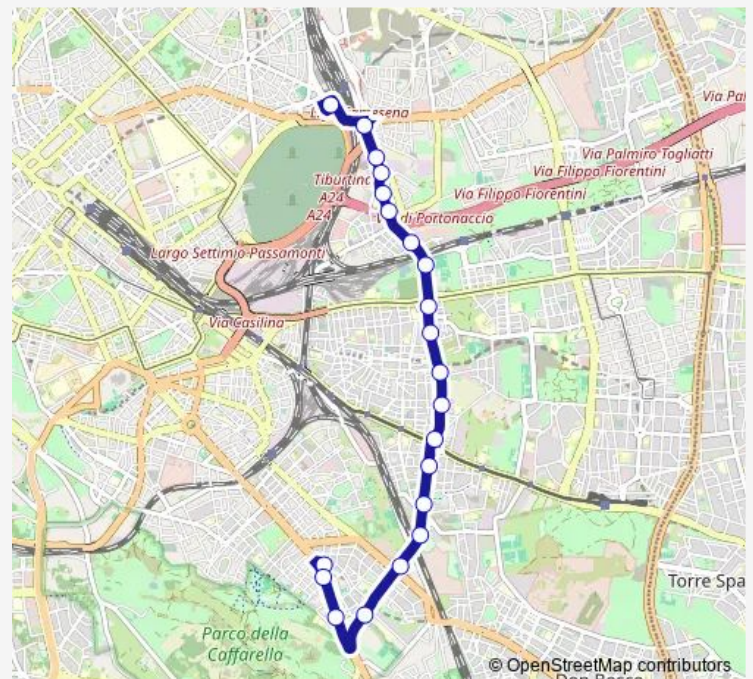

Arco DI Travertino/Tuscolana

Arco DI Travertino (Ma)

Allumiere

Route schedule

STAZ.NE TIBURTINA (MB) — L.Go Colli Albani (Ma)

Monday	02:12-02:42 ⁺¹
Tuesday	02:12-02:42 ⁺¹
Wednesday	02:12-02:42 ⁺¹
Thursday	02:12-02:42 ⁺¹
Friday	02:12-02:42 ⁺¹
Saturday	02:12-02:42 ⁺¹
Sunday	02:12-02:42 ⁺¹

Route info

Direction: STAZ.NE TIBURTINA (MB)

Stops: 23

Trip Duration: 0 hour 25 min

n409

BusMaps

Appia/Roccagorga

L.Go Colli Albani (Ma)

Direction

L.Go Colli Albani (Ma) — STAZ.NE TIBURTINA (MB)

21 stops

[Open route schedule](#)

L.Go Colli Albani (Ma)

L.Go Colli Albani (Ma)

Appia/Roccagorga

ARCO DI TRAVERTINO (MA)

Saturday 02:10-02:40⁺¹

Sunday 02:10-02:40⁺¹

Route info

Direction: L.Go Colli Albani (Ma)

Stops: 21

Trip Duration: 0 hour 25 min

n409 Bus time schedules and route maps are available in an offline PDF at busmaps.com. Use the busmaps.com website to see live bus times, train schedule or subway schedule, and step-by-step directions for all public transit in Rome