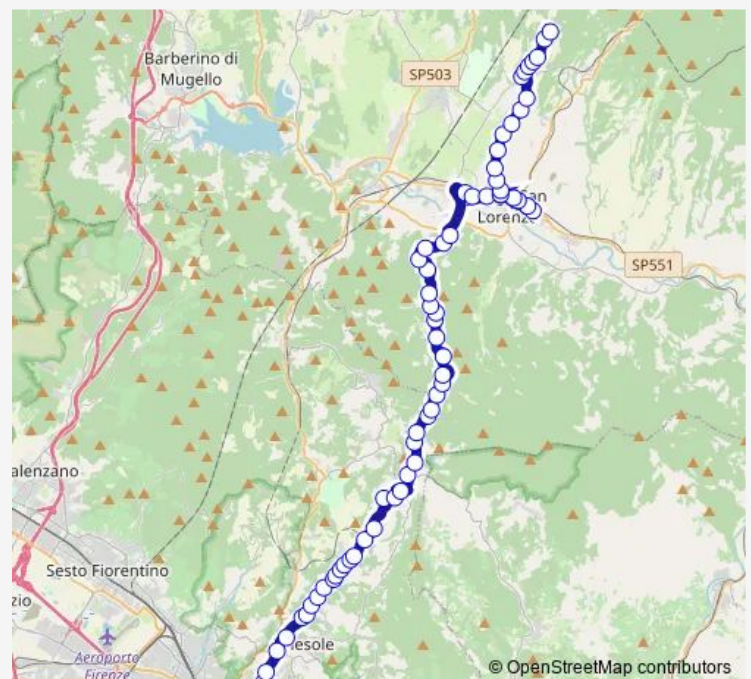

Saturday —

Sunday —

Route info

Direction: Borgo San Lorenzo Scuole Caiani

Stops: 58

Trip Duration: 1 hour 0 min

Caroni_V

Polcanto_V