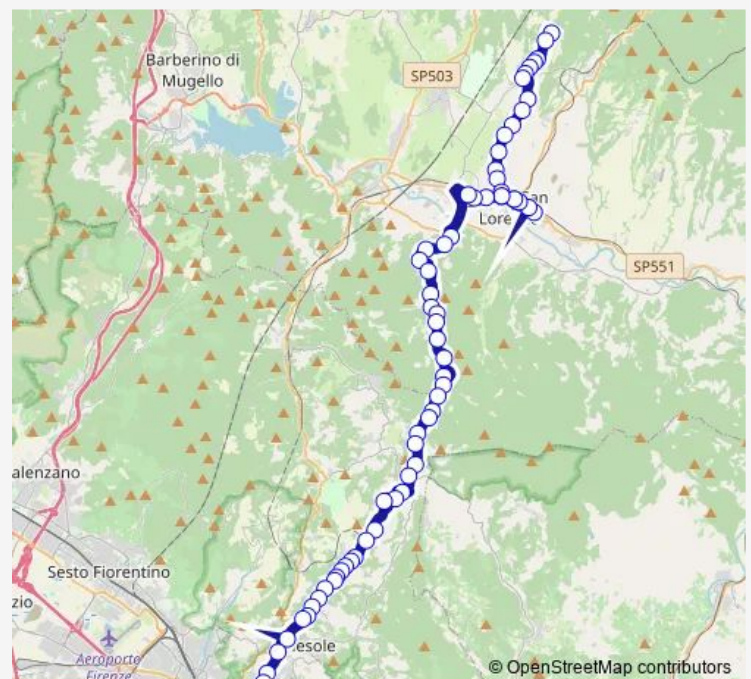

### Route schedule

Capolinea Kennedy — Montelungo

Monday	—
Tuesday	—
Wednesday	—
Thursday	—
Friday	—
Saturday	08:30
Sunday	—

### Route info

Direction: Capolinea Kennedy

Stops: 62

Trip Duration: 1 hour 10 min

Villa Poggiolo

Poggiolo Casalta

I Cini\_V

Pilia\_V