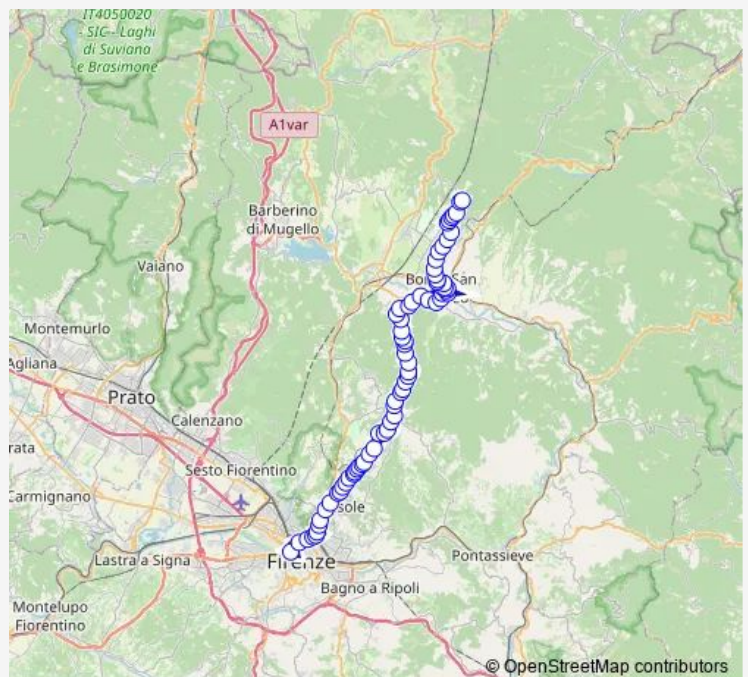

Route schedule

Borgo San Lorenzo * — Borgo San Lorenzo *

Monday	08:35
Tuesday	08:35
Wednesday	08:35
Thursday	08:35
Friday	08:35
Saturday	—
Sunday	—

Route info

Direction: Borgo San Lorenzo *

Stops: 29

Trip Duration: 0 hour 36 min