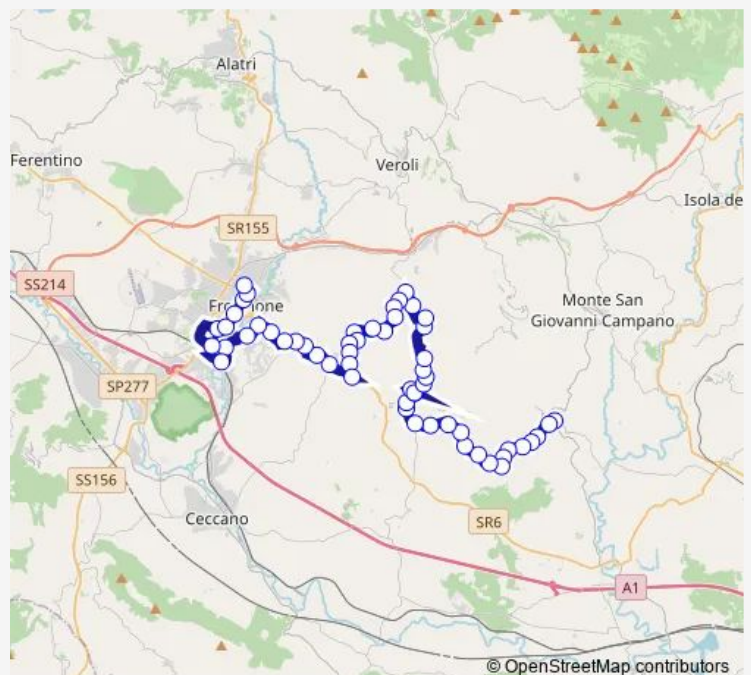

Ripi | Via Girate Via Petroglie # f5593

Ripi | Colle Alto # f5594

Ripi | Via Vado Farina Via Serre # f5595

Ripi | Via Vado Farina Via Meringo Alto # f5596

Ripi | Via Statuto Via Moro # f5558

Ripi | Piazza Vittoria # f5559

Ripi | Via Statuto Via Moro # f5560

Ripi | Via Miseris Via Roma # f5597

Route schedule

Strangolagalli | Via Roma # f5580 — Frosinone | Via Tiburtina Via Lago Maggiore # f3478

Monday	06:40
Tuesday	06:40
Wednesday	06:40
Thursday	06:40
Friday	06:40
Saturday	—
Sunday	—

Route info

Direction: Strangolagalli | Via Roma # f5580

Stops: 56

Trip Duration: 1 hour 10 min

Strangolagalli - Frosinone # Fr134d

Ripi | Via Miseris Via Valentina # f5598

Ripi | Cimitero # f5599

Ripi | Via Meringo Alto Via Castello # f5600

The schedule is provided in the local timezone. Times with "(+1)" indicate departures on the next day.

PDF file created on 2025-01-16

2024 BusMaps.com - All Rights Reserved