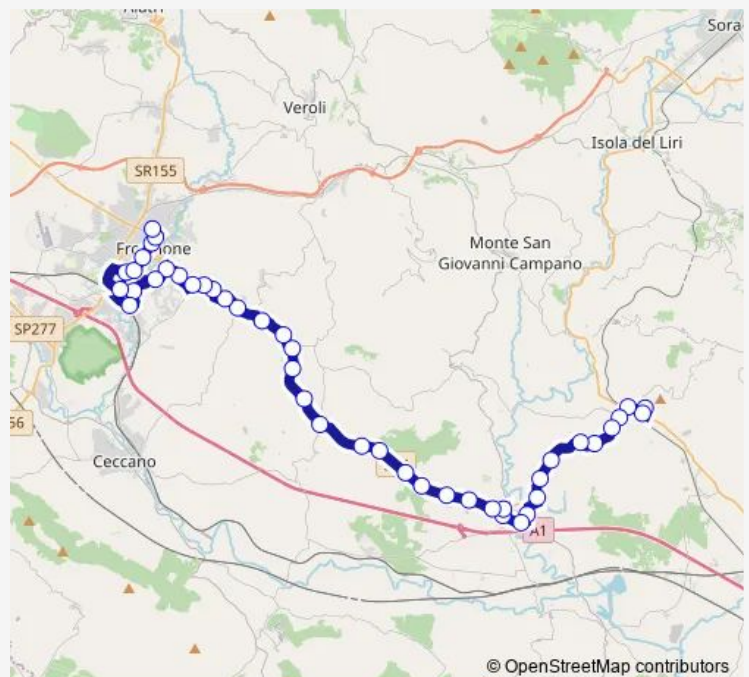

Ceperano | Via Casilina Via Cese # f5331

Ceperano | Sfratti # f5332

Ceperano | Via Casilina (Km 100) # f5333

Pofi | Via Casilina Via Colle Lisi # f5334

Pofi | Via Casilina Via Colle Ceraso # f5335

### Route schedule

Arce | Via Marconi Via Magni # f5271 — Frosinone | Via Tiburtina Via Lago Maggiore # f3478

Monday	06:40
Tuesday	06:40
Wednesday	06:40
Thursday	06:40
Friday	06:40
Saturday	07:10
Sunday	—

### Route info

Direction: Arce | Via Marconi Via Magni # f5271

Stops: 44

Trip Duration: 1 hour 0 min

Arce - Frosinone # Ar55a

BusMaps

Ripi | bivio via Casilina # f1987

Ripi | Via Casilina Via Sabatino # f5337