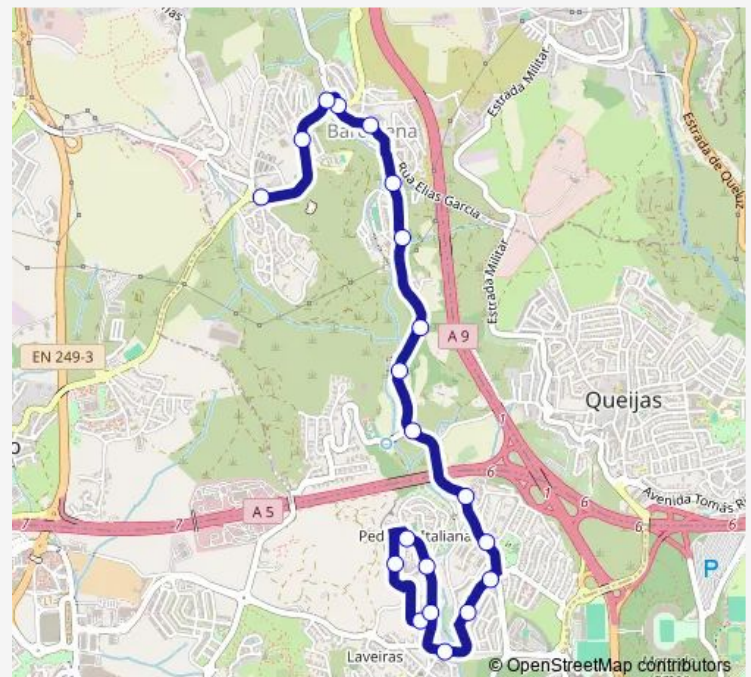

### Route schedule

Escola S Bruno — Leceia (Igreja)

Monday 13:40-16:25

Tuesday 13:40-16:25

Wednesday 13:40-16:25

Thursday 13:40-16:25

Friday 13:40-16:25

Saturday —

### Route info

Direction: Escola S Bruno

Stops: 20

Trip Duration: 0 hour 30 min

1525 — Escola S Bruno - Leceia (Igreja)