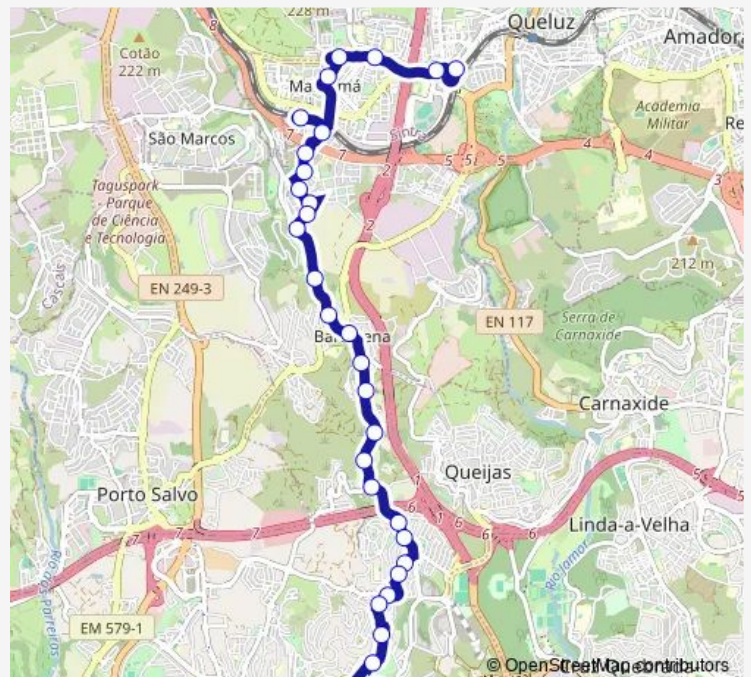

Thursday 05:50-24:00

Friday 05:50-24:00

Saturday 05:50-24:00

Sunday 07:00-22:30

**Route info**

Direction: Monte Abraão (Estação) P12

Stops: 30

Trip Duration: 0 hour 29 min