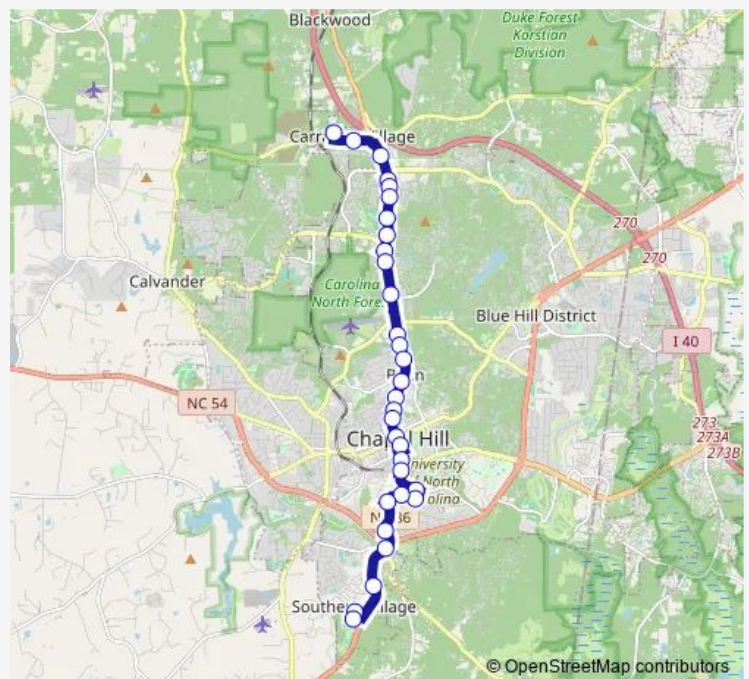

**Direction**

Southern Village Park-and-Ride Lot — Eubanks Park-and-Ride Lot

29 stops

[Open route schedule](#)

- Southern Village Park-and-Ride Lot
- US 15-501 North at Bennett Road
- South Columbia Street at Purefoy Road Northbound
- Mason Farm Road at Ambulatory Care Center Eastbound
- Mason Farm Road at East Drive
- East Drive at Jackson Circle
- Manning Dr at UNC Hospitals
- South Columbia Street at Health Sciences Library
- South Columbia Street at UNC Rotc Naval Armory
- South Columbia Street at Abernathy Hall
- North Columbia Street at Rosemary Street
- Martin Luther King Junior Boulevard at North Street
- Martin Luther King Junior Boulevard at University Apartments
- Martin Luther King Junior Boulevard at Millcreek
- Martin Luther King Junior Boulevard at Hillsborough Street
- Martin Luther King Junior Boulevard at Bolinwood Drive
- Martin Luther King Junior Boulevard at Barclay Road Northbound
- Martin Luther King Junior Boulevard at Ymca
- Martin Luther King Junior Boulevard at Shadowood Northbound

Route schedule

Southern Village Park-and-Ride Lot — Eubanks Park-and-Ride Lot

Monday	05:41-21:21
Tuesday	05:41-21:21
Wednesday	05:41-21:21
Thursday	05:41-21:21
Friday	05:41-21:21
Saturday	08:38-19:18
Sunday	08:38-19:18

Route info

Direction: Southern Village Park-and-Ride Lot

Stops: 29

Trip Duration: 0 hour 34 min

NS — NS - Eubanks Rd / Southern Village

Martin Luther King Junior Boulevard at Timber Hollow  
Northbound

Martin Luther King Junior Boulevard at Ashley Forest Road

## Route info

Direction: Eubanks Park-and-Ride Lot

Stops: 31

Trip Duration: 0 hour 36 min

Pittsboro St at Credit Union

Manning Drive at Hospital Parking Deck

New East Drive at Mason Farm Road

Mason Farm Road at Ambulatory Care Center Westbound