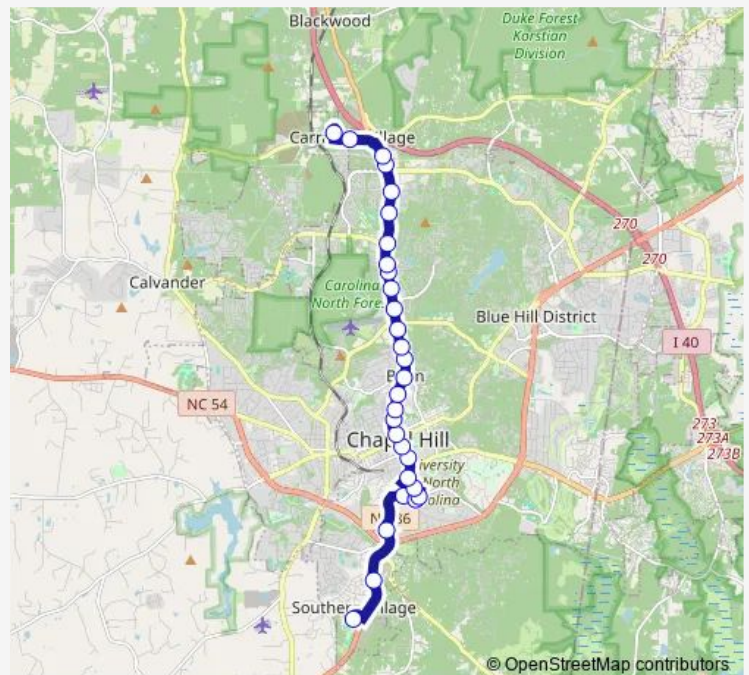

Direction

Southern Village Park-and-Ride Lot — Eubanks Park-and-Ride Lot

29 stops

[Open route schedule](#)

- Southern Village Park-and-Ride Lot
- US 15-501 North at Bennett Road
- South Columbia Street at Purefoy Road Northbound
- Mason Farm Road at Ambulatory Care Center Eastbound
- Mason Farm Road at East Drive
- East Drive at Jackson Circle
- Manning Dr at UNC Hospitals
- South Columbia Street at Health Sciences Library
- South Columbia Street at UNC Rotc Naval Armory
- South Columbia Street at Abernathy Hall
- North Columbia Street at Rosemary Street
- Martin Luther King Junior Boulevard at North Street
- Martin Luther King Junior Boulevard at University Apartments
- Martin Luther King Junior Boulevard at Millcreek
- Martin Luther King Junior Boulevard at Hillsborough Street
- Martin Luther King Junior Boulevard at Bolinwood Drive
- Martin Luther King Junior Boulevard at Barclay Road Northbound
- Martin Luther King Junior Boulevard at Ymca
- Martin Luther King Junior Boulevard at Shadowood Northbound

Route schedule

Southern Village Park-and-Ride Lot — Eubanks Park-and-Ride Lot

Monday	05:41-21:21
Tuesday	05:41-21:21
Wednesday	05:41-21:21
Thursday	05:41-21:21
Friday	05:41-21:21
Saturday	08:38-19:18
Sunday	08:38-19:18

Route info

Direction: Southern Village Park-and-Ride Lot

Stops: 29

Trip Duration: 0 hour 34 min

Ns — NS - Eubanks Rd / Southern Village

Martin Luther King Junior Boulevard at Timber Hollow
Northbound

Martin Luther King Junior Boulevard at Ashley Forest Road

Sunday 08:00-18:40

Route info

Direction: Eubanks Park-and-Ride Lot

Stops: 31

Trip Duration: 0 hour 32 min

Pittsboro St at Credit Union

Manning Drive at Hospital Parking Deck

New East Drive at Mason Farm Road