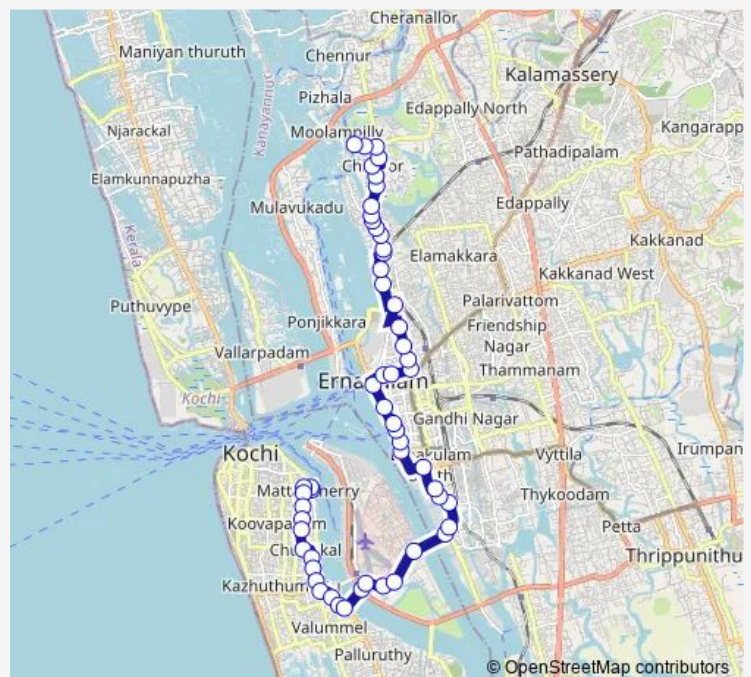

Thursday 06:00

Friday 06:00

Saturday 06:00

Sunday 06:00

Route info

Direction: Mattancherry

Stops: 55

Trip Duration: 0 hour 58 min

Chittoor Ferry ↔ Mattancherry

Thevara

Atlantis

Cochin Shipyard Main Gate

Ravipuram

Pallimukk

Gandhi Square

Subash Park

Sunday 06:00

Route info

Direction: Chittoor Ferry

Stops: 56

Trip Duration: 1 hour 0 min

Convent Junction

Boat Jetty Junction

Hospital Junction