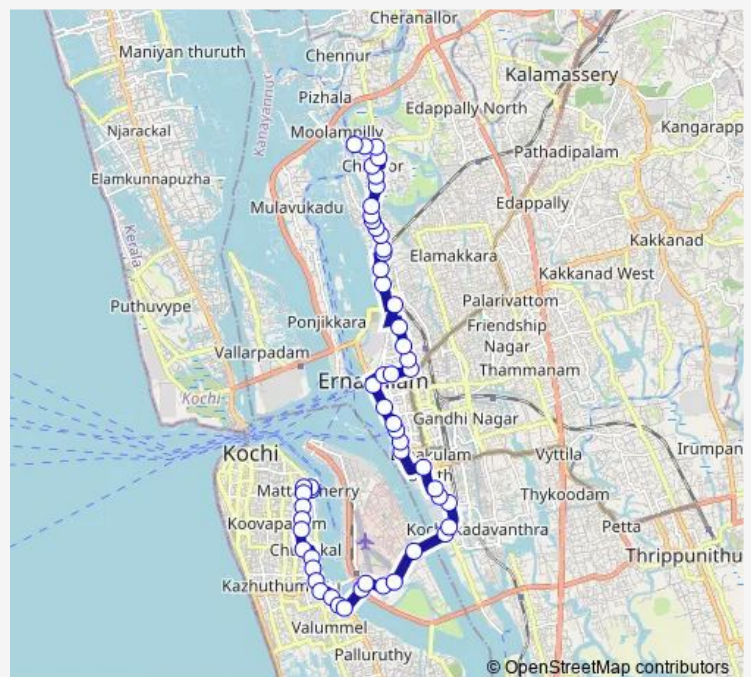

Thursday 06:00

Friday 06:00

Saturday 06:00

Sunday 06:00

Route info

Direction: Mattancherry

Stops: 55

Trip Duration: 0 hour 58 min

Chittoor Ferry ↔ Mattancherry

Thevara

Atlantis

Cochin Shipyard Main Gate

Ravipuram

Pallimukk

Gandhi Square

Subash Park

Sunday 06:00

Route info

Direction: Chittoor Ferry

Stops: 56

Trip Duration: 1 hour 0 min

Convent Junction

Boat Jetty Junction

Hospital Junction