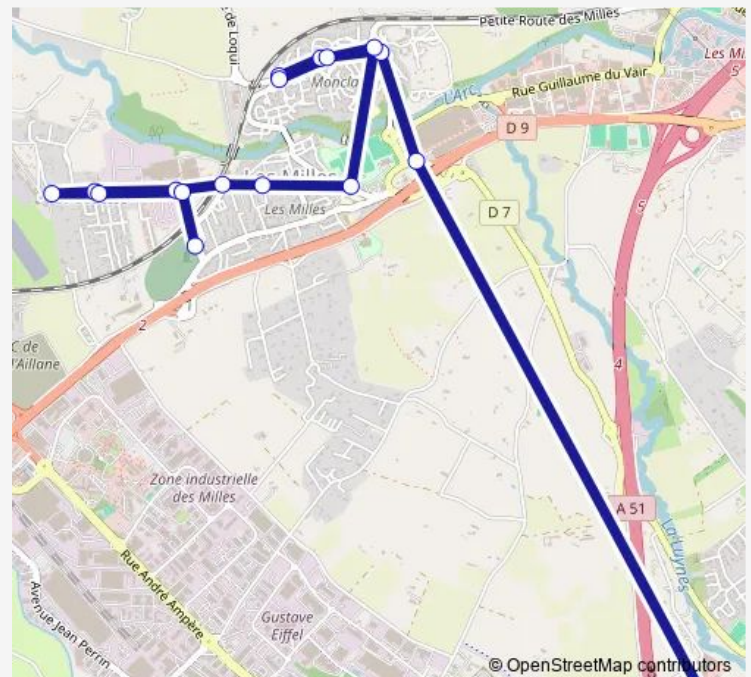

Tuesday 15:30-16:40

Wednesday 12:15

Thursday 15:30-16:40

Friday 15:30-16:40

Saturday —

Sunday —

Route info

Direction: Clg Sophie Germain

Stops: 17

Trip Duration: 0 hour 16 min

Direction

Duranne Ecole — Clg Sophie Germain

30 stops

[Open route schedule](#)

Duranne Ecole

Galilée

Route info

Direction: Duranne Ecole

Stops: 30

Trip Duration: 0 hour 41 min

Camp des Milles

Requier

Louis Amouriq

Le Serre 02